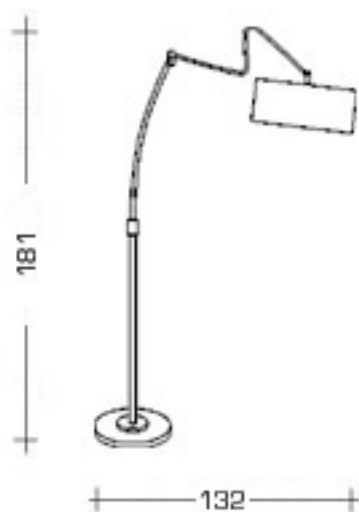

**art. 3402**

Catalogue	Finish	Crystals	Lampshade
Progress	Nikel		Whipped cream coloured leather

  
 ø44x44 - H. 17

  
 1x  
 100W E.27  
 Non Fornita

  
 1,05