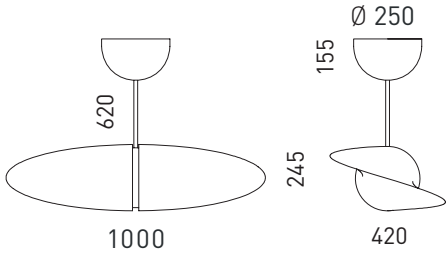

Revolutions/output 1st step (5 W): approx. 40 rpm, 2nd step (20 W): approx. 85 rpm, 3rd step (45 W): approx. 130 rpm

Other features backward motion can be set manually on the cover, fabric cover removable.