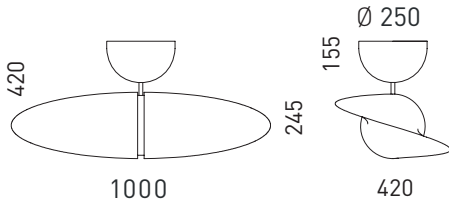

Revolutions/output 1st step (5 W): approx. 40 rpm, 2nd step (20 W): approx. 85 rpm, 3rd step (45 W): approx. 130 rpm

Other features backward motion can be set manually on the cover, fabric cover removable.