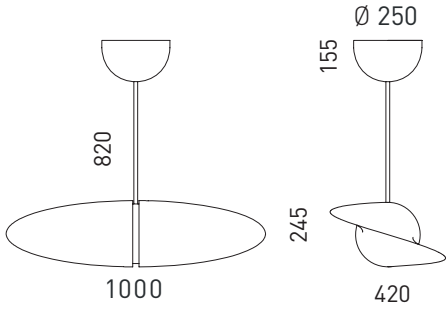

Revolutions/output 1st step (5 W): approx. 40 rpm, 2nd step (20 W): approx. 85 rpm, 3rd step (45 W): approx. 130 rpm

Other features backward motion can be set manually on the cover, fabric cover removable.