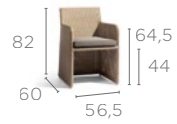

Ready to sit
cushions incl.
hazel + natural
col.44+col.05

glass top
available

lounger with
integrated
wheels

SPECIAL FEATURES

standard cushion
set incl.

with wheels

TECHNICAL SPECIFICATIONS SWING COLLECTION

**CORD
CHAIR**
FS-CH26

**CORD
SMALL FOOTSTOOL/
SIDETABLE**
FS-FR84S

**CORD
COFFEE TABLE 70**
FS-CT91

**CORD
1S**
FS-1S38

**CORD
MEDIUM FOOTSTOOL**
FS-FR84M

**CORD
COFFEE TABLE 135**
FS-CT91B

**CORD
2,5S**
FS-2S98