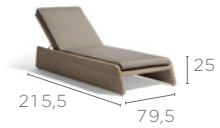

**CORD
CHAIR**
FS-CH26

**CORD
SMALL FOOTSTOOL/
SIDETABLE**
FS-FR84S

**CORD
COFFEE TABLE 70**
FS-CT91

**CORD
1S**
FS-1S38

**CORD
MEDIUM FOOTSTOOL**
FS-FR84M

**CORD
COFFEE TABLE 135**
FS-CT91B

**CORD
2,5S**
FS-2S98

**CORD
NESTING TABLES**
FS-NT01
(SET OF 2)

**CORD
LOUNGER**
FS-LO52