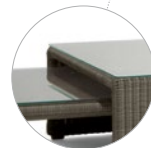

TECHNICAL SPECIFICATIONS SWING COLLECTION

FINISHING: WICKER

seashell 2mm
col. 26

off white 2mm
col. 31

hazel 2mm
col. 44

Ready to sit
cushions incl.
seashell + dark grey
col.26+col.63

Ready to sit
cushions incl.
off white + dark grey
col.31+col.63

Ready to sit
cushions incl.
hazel + natural
col.44+col.05

glass top
available

lounger with
integrated
wheels

SPECIAL FEATURES

standard cushion
set incl.

with wheels

TECHNICAL SPECIFICATIONS SWING COLLECTION