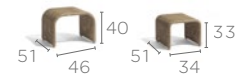

Ready to sit
cushions incl.
hazel + natural
col.44+col.05

glass top
available

lounger with
integrated
wheels

SPECIAL FEATURES

standard cushion
set incl.

with wheels

TECHNICAL SPECIFICATIONS SWING COLLECTION

**CORD
CHAIR**
FS-CH26

**CORD
SMALL FOOTSTOOL/
SIDETABLE**
FS-FR84S

**CORD
COFFEE TABLE 70**
FS-CT91

**CORD
1S**
FS-1S38

**CORD
MEDIUM FOOTSTOOL**
FS-FR84M

**CORD
COFFEE TABLE 135**
FS-CT91B

**CORD
2,5S**
FS-2S98

**CORD
NESTING TABLES**
FS-NT01
(SET OF 2)

**CORD
LOUNGER**
FS-LO52