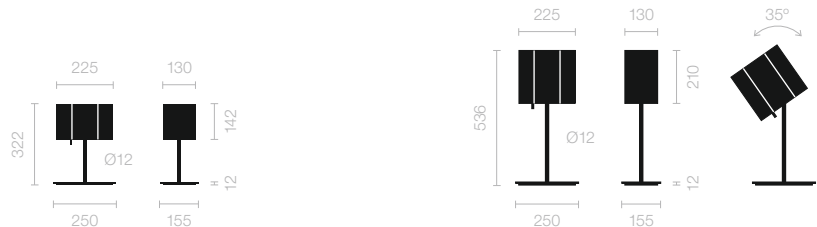

Version Version	Dimmen/Schalten Dimmer/Switch	Typ Type	Farbe Colour	Leuchtmittel (inklusive) Light source (inclusive)	
Tischleuchte Table light	Standard Total 50W	ON/OFF	51003104-40-.. LEIA-40-..	..-SZ ● ..-WE ○	59014700 2x Halolux 25W E14	
	Energy safe Total 5W	ON/OFF	51003105-42-.. LEIA-42-..	..-SZ ● ..-WE ○	59015700 1x Dulux SE 5W 2G7	
Tisch-/Leseleuchte Table-/ reading light	Standard Total 60W	Zusammen dimmbar Jointly dimmable	51003106-44-.. LEIA-44-..	..-SZ ● ..-WE ○	Lichtkörper Light body 59015600 1x Halolux 40W E14	
	Energy safe Total 42W	Zusammen ON/OFF Jointly ON/OFF	51003107-46-.. LEIA-46-..	..-SZ ● ..-WE ○	Lichtkörper Light body 59014900 1x Dulux SE 7W 2G7	
					Leselicht Reading light 59014800 1x PAR16 35W GU10	
					Leselicht Reading light 59014800 1x PAR16 35W GU10	

Kabel transparent
Cable transparent

SE 5W