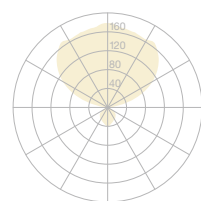

$\eta = 66.1\% \text{ cd}/1000 \text{ lm}$