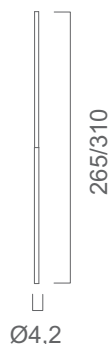

# Bamboo

Bamboo ST 80  
IP 20

Lampadina/Bulb:  
1 x 80W T5

● acciaio satinato  
PMMA  
satinated-finished steel  
PMMA

Bamboo ST 80  
dimmerabile  
IP 20

Lampadina/Bulb:  
1 x 80W T5

● acciaio satinato  
PMMA  
satinated-finished steel  
PMMA

Bamboo ST 80  
IP 44

Lampadina/Bulb:  
1 x 80W T5

● acciaio satinato  
PMMA  
satinated-finished steel  
PMMA

cablaggio senza interruttore con spina a rete  
wiring without switch with electric installation plug

$\text{Ø}4,2$