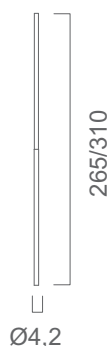

# Bamboo

Bamboo ST 80  
IP 20

Lampadina/Bulb:  
1 x 80W T5

● acciaio satinato  
PMMA  
satinated-finished steel  
PMMA

Bamboo ST 80  
dimmerabile  
IP 20

Lampadina/Bulb:  
1 x 80W T5

● acciaio satinato  
PMMA  
satinated-finished steel  
PMMA

Bamboo ST 80  
IP 44

Lampadina/Bulb:  
1 x 80W T5

● acciaio satinato  
PMMA  
satinated-finished steel  
PMMA

cablaggio senza interruttore con spina a rete  
wiring without switch with electric installation plug

$\text{Ø}4,2$