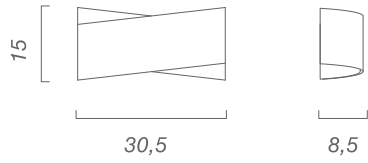

# Fifi

Fifi PA

**Lampadina/Bulb:**  
1x max 200W R7s 118 mm

● acciaio inox lucido e satinato  
polished and satin-finished  
stainless steel