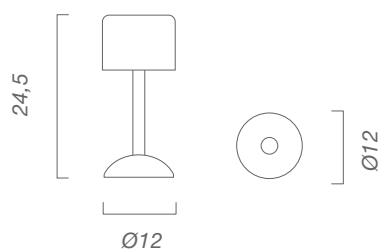

Ola TA

Lampadina/Bulb:
1xmax 60W G9

● bianco satinato vetro
finitura cromo
satinated white glass
chrome finish