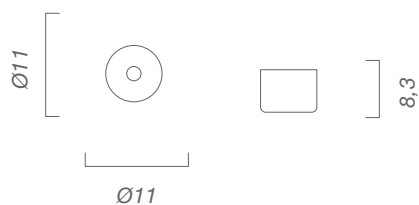

## Ola PA-PL

Lampadina/Bulb:  
1xmax 60W G9

● bianco satinato vetro  
satinated white glass