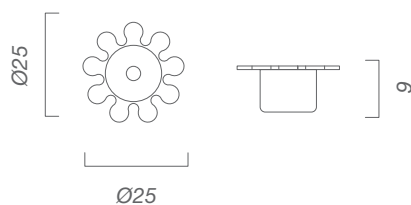

Ola Flower

Lampadina/Bulb:
1xmax 60W G9

materiale vetro/glass

- arancio/orange PMMA
- ghiaccio/ice PMMA
- verde/green PMMA
- fucsia/fuchsia PMMA