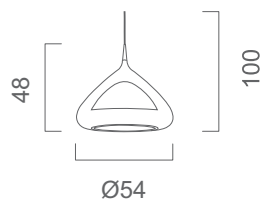

Pick-up

Pick-up SO

Lampadina/Bulb:
1 x 22W T5C + 1 x 40W T5C

- bianco/white
polietilene/polyethylene
- arancio/orange
polietilene/polyethylene
- verde/green
polietilene/polyethylene