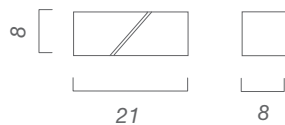

# Tabù

---

Tabù PA

**Lampadina/Bulb:**  
1 x max 150W R7s 118 mm

● Metallo cromato  
Chromium-plated metal