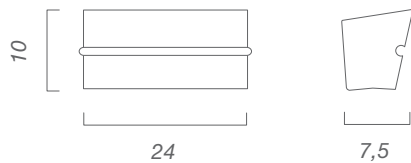

# Zip

---

Zip PA

**Lampadina/Bulb:**  
1 x max 150W R7s 118 mm

● metallo cromato  
chromium-plated metal