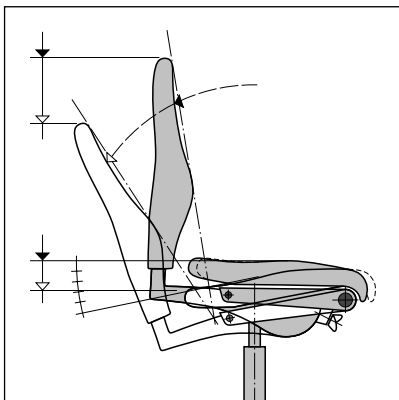

**The perfect seat.** The giroflex 646 is everyone's ideal office chair. It matches itself to your individual seating compartment ideally. With precise adjusting options, you can be sure that the backrest and seat surface are always where they should be. The proven Organicmove point-synchronized mechanism – the chair's power and movement centre – enables an idealized form of active sitting. The giroflex 646 is available with standard or comfort upholstery as well as with or without armrests. The comprehensive range of optional extras allows individual configuration to your needs.