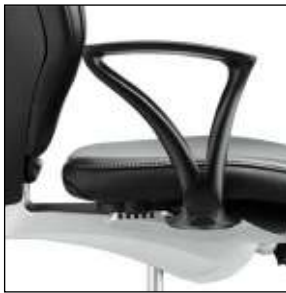

## giroflex 646

The new giroflex 646 is a further development of the best-selling giroflex 64. The outstanding ergonomics of the 64 are combined here with simple, modern design.

Designed by Paolo Fancelli, the 646 is eye-catching with its light and modern style. The simple elegance of the giroflex 646 permits complete ease of integration into any room concept. A dual zone seat profile expresses the very latest in modern ergonomics. The Organicmove point-synchronized mechanism is remarkable for its perfected fluid movement and makes active seating a pleasure.

**The perfect seat.** The giroflex 646 is everyone's ideal office chair. It matches itself to your individual seating compartment ideally. With precise adjusting options, you can be sure that the backrest and seat surface are always where they should be. The proven Organicmove point-synchronized mechanism – the chair's power and movement centre – enables an idealized form of active sitting. The giroflex 646 is available with standard or comfort upholstery as well as with or without armrests. The comprehensive range of optional extras allows individual configuration to your needs.