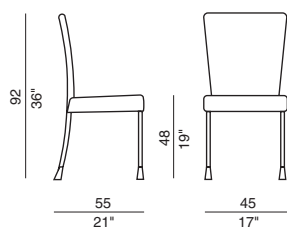

BONALDO

Bonaldo spa via Straelle, 3 35010 Villanova (PD) Italy tel. +39.049.9299011 fax +39.049.9299000 www.bonaldo.it bonaldo@bonaldo.it