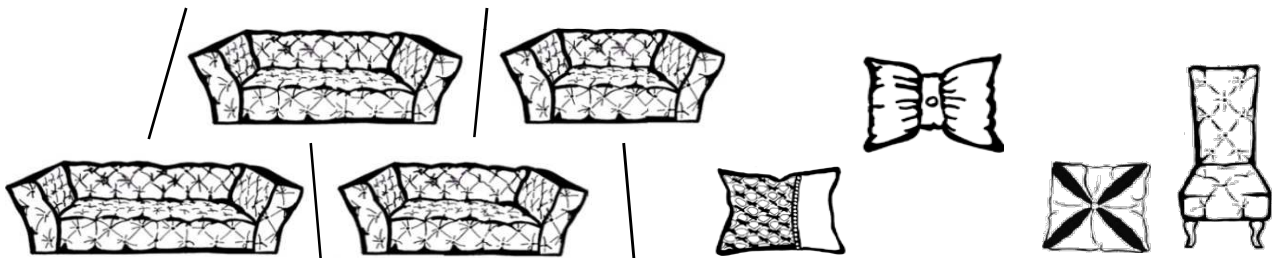

Customized choice: 4 sofas / over-sized sitting depth (100 cm) + 4 sofas / normal sitting depth (60 cm), total widths being 190/160/130/100 cm, seat widths being 190/160/130/100 cm.

Upholstery - sofas: soft and cosy sitting comfort. Sound wooden structure. **Seat:** metal spring suspension, 10 cms superbonell vertical springs, long term elastic, multi-layer composition of cold foam and polyester fleece. **Back:** elastic straps, premium foam composition, polyester fleece.

Sofa feet: black gliders 35 mms high

(to be continued on right page)

W/D	280/150	250/150	220/150	190/150	63/53	63/53	53/53	53/74
H/SH	86/44	86/44	86/44	86/44	20	20	20	126/48

	F140-280	F140-250	F140-220	F140-190	D 140C	D 140S	D 140V	A 140
	giant sofa	giant sofa	giant sofa	giant sofa	cushion	cushion	cushion	chair
	4 packing pieces	4 packing p.	1 packing p.	1 packing p.	rectangular	kink with	with inver-	
seat width	190 cm	160 cm	130 cm	100 cm	smocking +	crystal rows,	ted pleats +	
seat depth	100 cm	100 cm	100 cm	100 cm	crystal row	large crystal	large crystal	

MYCULTSOFA.COM

(continued from left page)

PRICE LIST €

Valid from January 1, 2008
No. 0812232W

Sofas F 140-280, F 140-250 - delivery in 4 packing pieces: seat, back + arms are packed separately and must be bolted together on site. the other sofas are bolted together before delivery. If necessary, they may be demounted and remounted on site.

	H140-280	H140-250	H140-220	H140-190	C 140	B 141	C 141	S 120A
	giant sofa	giant sofa	giant sofa	giant sofa	stool	armchair	round stool	mirror
	1 packing pieces	1 packing p.	1 packing p.	1 packing p.	bench			
seat width	190 cm	160 cm	130 cm	100 cm				
seat depth	60 cm	60 cm	60 cm	60 cm				