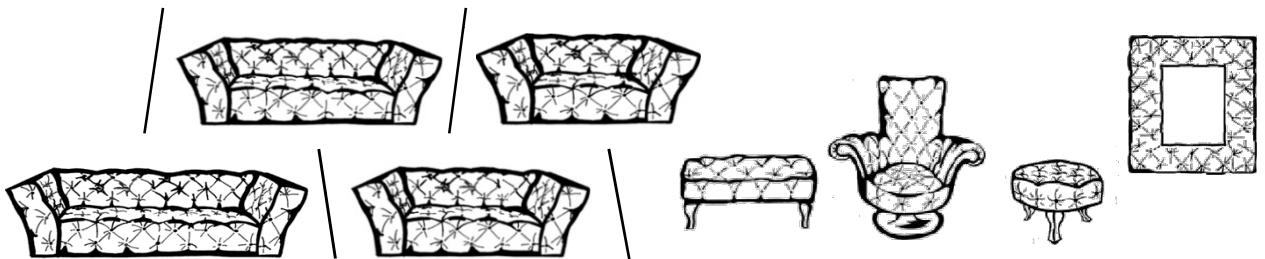

W/D	280/110	250/110	220/110	190/110	106/56	98/95	56/56	147/11
H/SH	86/44	86/44	86/44	86/44	44	110/44	44	172