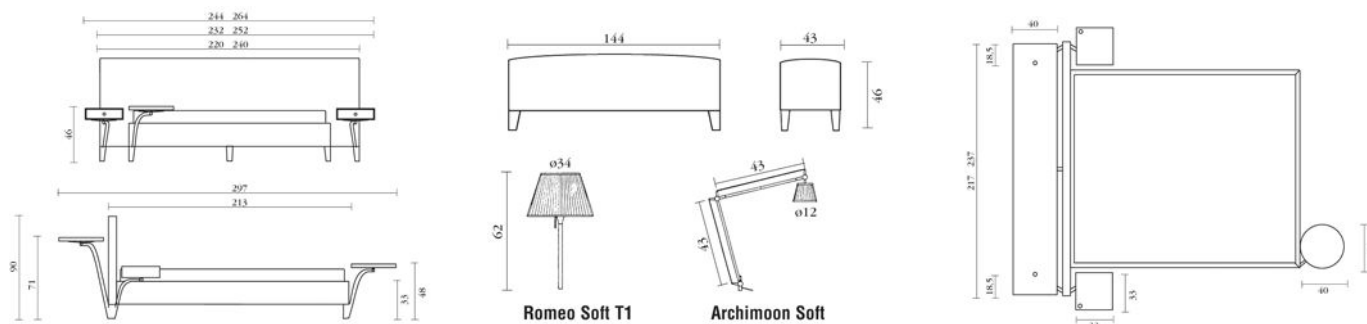

:: TECHNICAL DESIGN