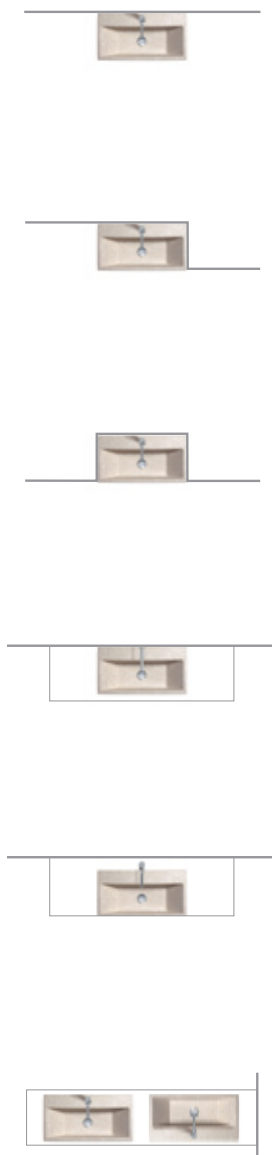

* COPRISIFONE IN OTTONE - P-TRAP COVER - SIPHONVERKLEIDUNG 520