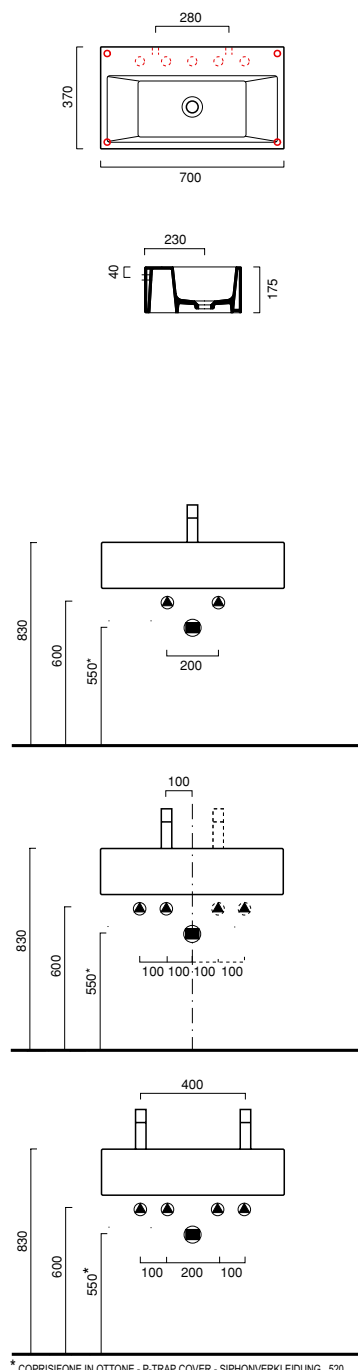

* COPRISIFONE IN OTTONE - P-TRAP COVER - SIPHONVERKLEIDUNG 520