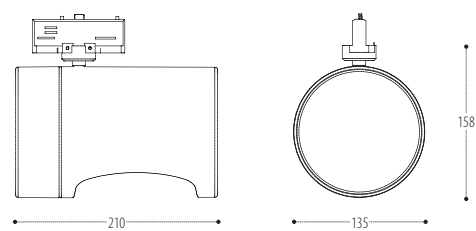

CANNA-2 TRACK

CANNA-2 O
White glossy / Chrome

LAMP POSSIBILITIES

1x QR111 (MAX 45 W)

INCL TRANSFO   EXCL TRANSFO

1x CDM-R (MAX 35 W)

INCL GEAR   EXCL GEAR   EVG

STANDARD COLOURS

Black glossy / Chrome

White glossy / Chrome

DARK® <<

www.dark.be

Dark nv
Vliegplein 43
B-9991 Adegem (Maldegem)
tel +32(0)50/71.81.40
fax +32(0)50/71.04.66
e-mail info@dark.be

Dark has the right to change any technical data, dimensions, colors and characteristics without prior notice - All rights reserved - Any reproduction of the Dark products is strictly forbidden and can seriously damage your health and endanger your bank account.