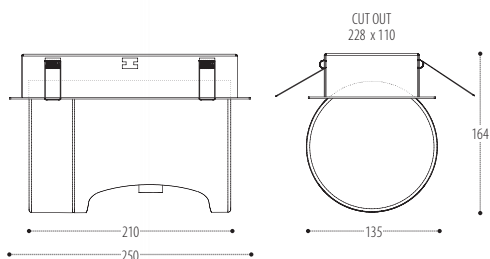

CANNA-2

design Frank Janssens for Dark

CANNA-2

CANNA-2 O

CANNA-2 TRACK

LAMP POSSIBILITIES

1x QR111 (MAX 45 W)

INCL TRANSFO   EXCL TRANSFO

1x CDM-R (MAX 35 W)

INCL GEAR   EXCL GEAR   EVG

STANDARD COLOURS

Black glossy / Chrome

White glossy / Chrome

DARK® <<

www.dark.be

Dark nv
Vliegplein 43
B-9991 Adegem (Maldegem)
tel +32(0)50/71.81.40
fax +32(0)50/71.04.66
e-mail info@dark.be

Dark has the right to change any technical data, dimensions, colors and characteristics without prior notice - All rights reserved - Any reproduction of the Dark products is strictly forbidden and can seriously damage your health and endanger your bank account.