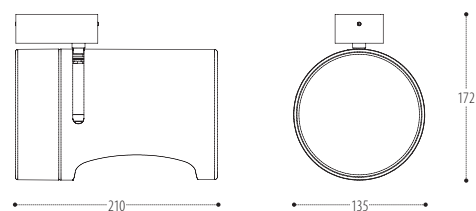

CANNA-2

design Frank Janssens for Dark

CANNA-2

CANNA-2 O

CANNA-2 TRACK

LAMP POSSIBILITIES

1x QR111 (MAX 45 W)

INCL TRANSFO   EXCL TRANSFO

1x CDM-R (MAX 35 W)

INCL GEAR   EXCL GEAR   EVG

STANDARD COLOURS

Black glossy / Chrome

White glossy / Chrome

DARK® <<

www.dark.be

Dark nv
Vliegplein 43
B-9991 Adegem (Maldegem)
tel +32(0)50/71.81.40
fax +32(0)50/71.04.66
e-mail info@dark.be

Dark has the right to change any technical data, dimensions, colors and characteristics without prior notice - All rights reserved - Any reproduction of the Dark products is strictly forbidden and can seriously damage your health and endanger your bank account.