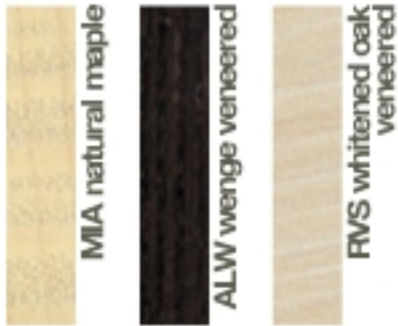

atlas table 796 design Jasper Morrison

Round table with 80mm diameter stove enamelled steel leg finished in textured matt metallic grey, top in maple or in laminate and maple heart-wood edge; 530 mm diameter base in stove enamelled steel finished in matt metallic grey.

top faced with laminate

top faced with wood

glass top

stove enamelled steel structure