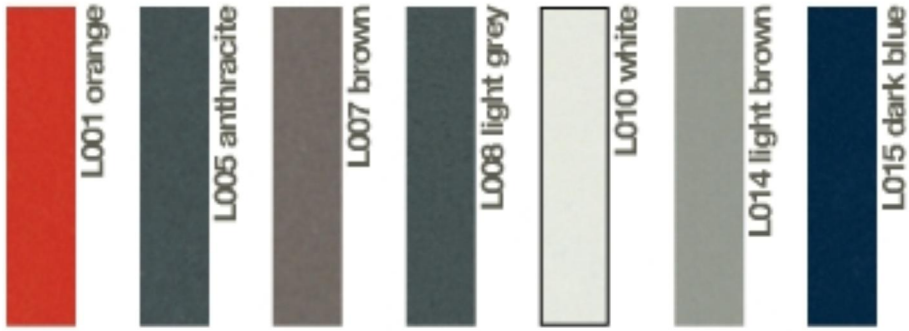

atlas table 796 design Jasper Morrison

Round table with 80mm diameter stove enamelled steel leg finished in textured matt metallic grey, top in maple or in laminate and maple heart-wood edge; 530 mm diameter base in stove enamelled steel finished in matt metallic grey.

top faced with laminate

top faced with wood

glass top

stove enamelled steel structure