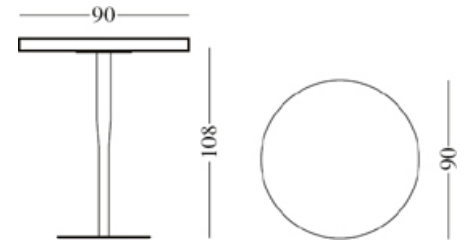

atlas table 796 design Jasper Morrison

Round table with 80mm diameter stove enamelled steel leg finished in textured matt metallic grey, top in maple or in laminate and maple heart-wood edge; 530 mm diameter base in stove enamelled steel finished in matt metallic grey.