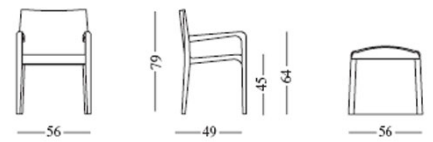

la leggera armrest 304 design Riccardo Blumer

Chair with arms with solid wooden structure, veneered in natural maple, ash stained ebony, cherry-wood, wenge or whitened oak; internal void injected with structural polyurethane foam.