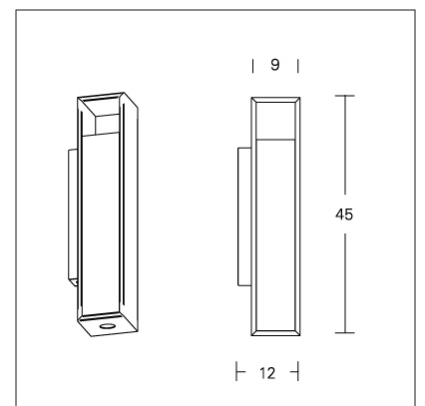

Light source: 1x18W 2G11 (FL) + 1x20W GU4 (HA)

IP20

FontanaArte spa reserves the right to make changes on this document and on the products here described without any prior notice.

Copyright © 2008 FontanaArte spa. All rights reserved.