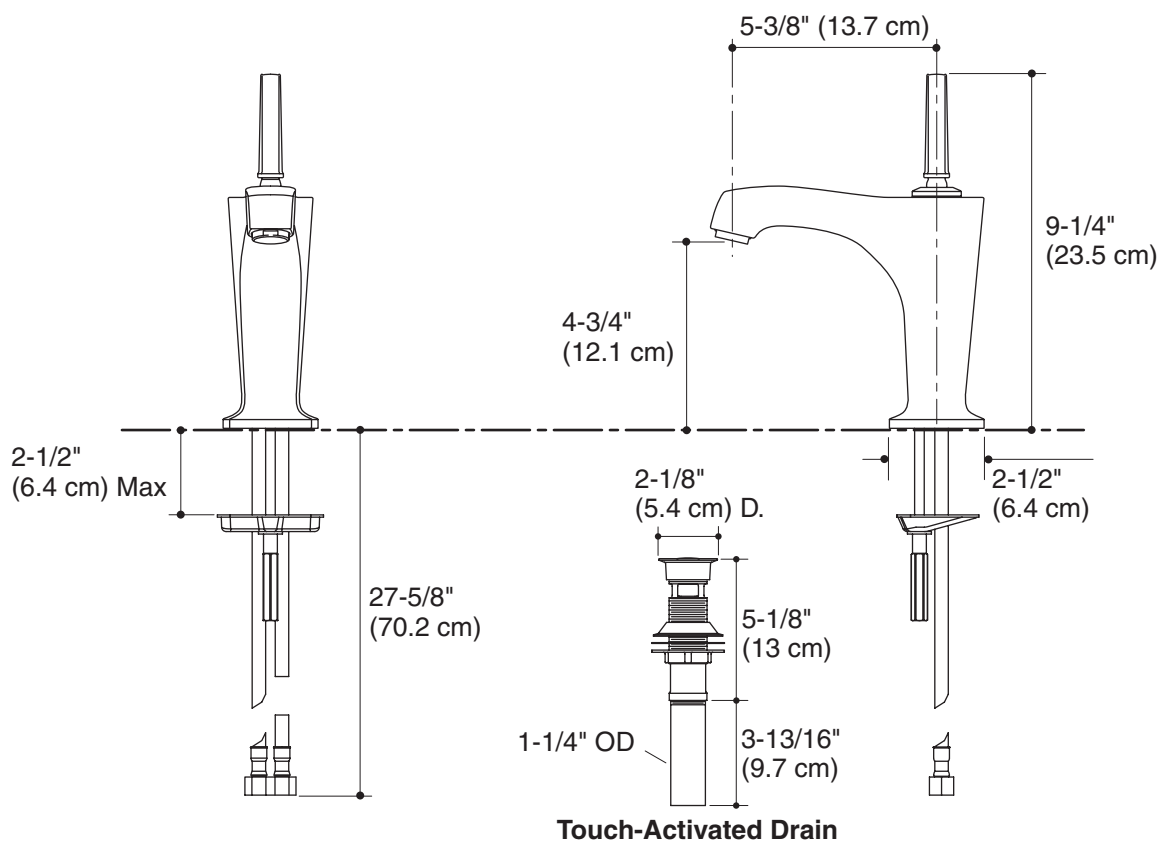

MARGAUX™

Technical Information

Included components:	
Drain	1035625

Installation Notes

Install this product according to the installation guide.

Product Diagram