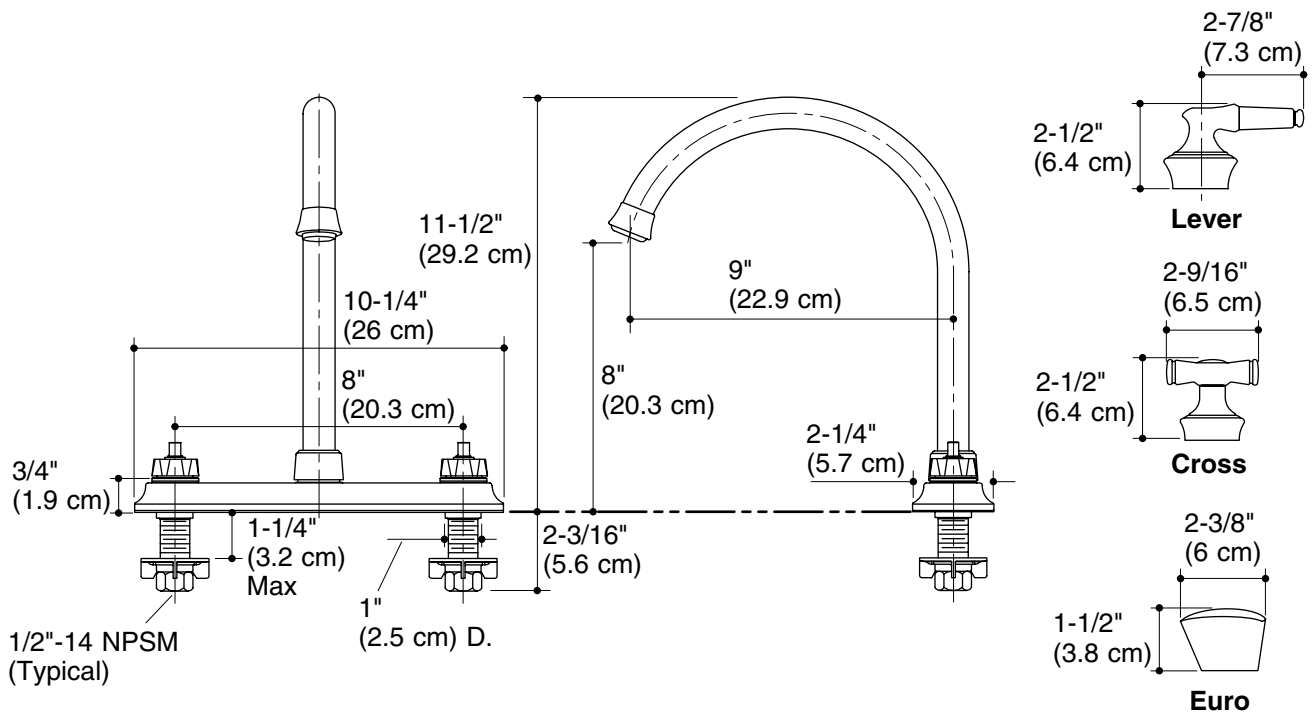

CORALAIS® DECORATOR SERIES

Installation Notes

Install this product according to the installation guide.

Product Diagram

CORALAIS® DECORATOR SERIES KITCHEN SINK BASE FAUCET

Page 2 of 2
112715-4-EC

THE BOLD LOOK
OF **KOHLER**®