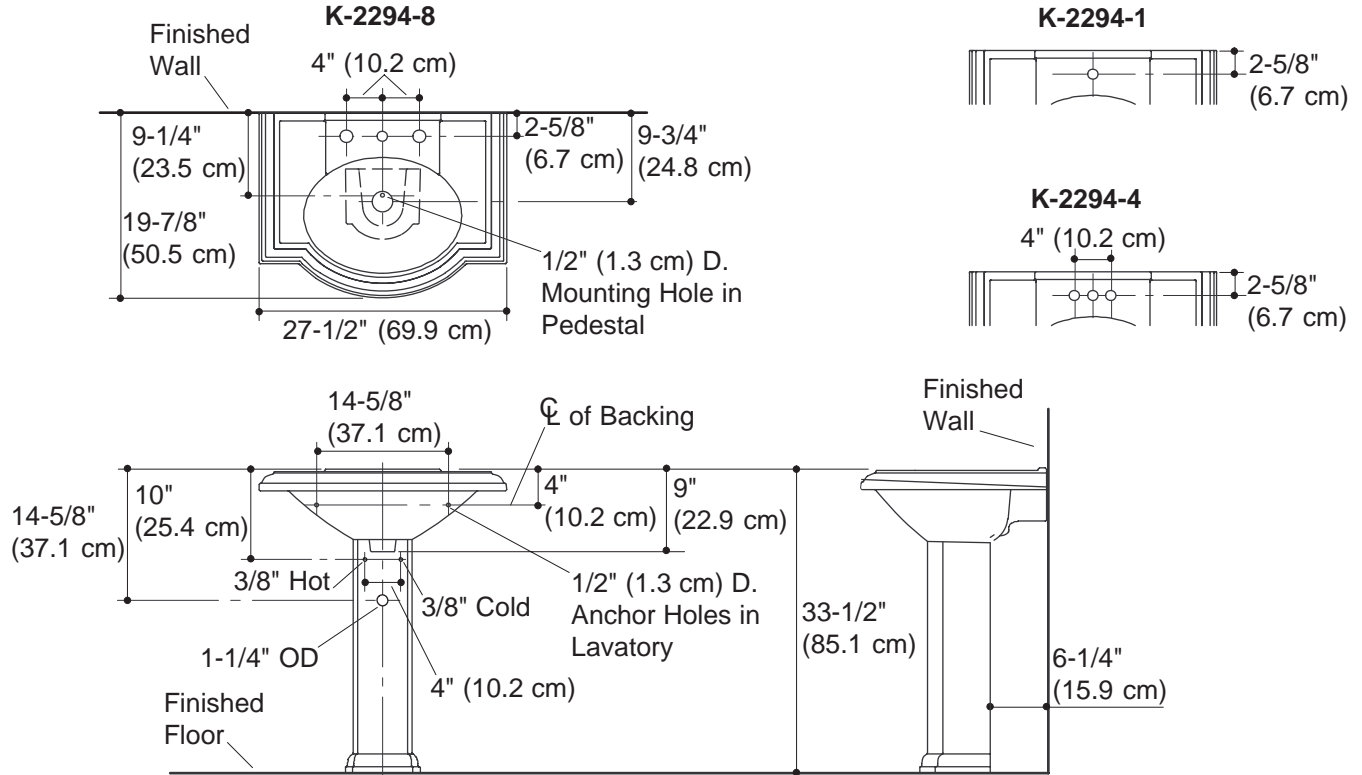

DEVONSHIRE®

Technical Information

Fixture*:	basin area	water depth
Lavatory	17" (43.2 cm) x 12" (30.5 cm)	4-7/8" (12.4 cm)
Drain hole	1-3/4" (4.4 cm) D.	

* Approximate measurements for comparison only.

Holes	K-2294-8	K-2294-4	K-2294-1
Spout	1-3/8" (3.5 cm) D.	1-1/4" (3.2 cm) D.	1-3/8" (3.5 cm) D.
Faucet	1-3/8" (3.5 cm) D.	1-1/4" (3.2 cm) D.	

Included Components:	
Lavatory basin, 8" (20.3 cm) centers	K-2295-8
Lavatory basin, 4" (10.2 cm) centers	K-2295-4
Lavatory basin, single-hole	K-2295-1
Pedestal	K-2288
Accessory pack	52204
Rubber pads	63069

Optional Components:

Hollow wall pedestal lavatory mounting kit	1041816

Installation Notes

Install this product according to the installation guide.

Product Diagram