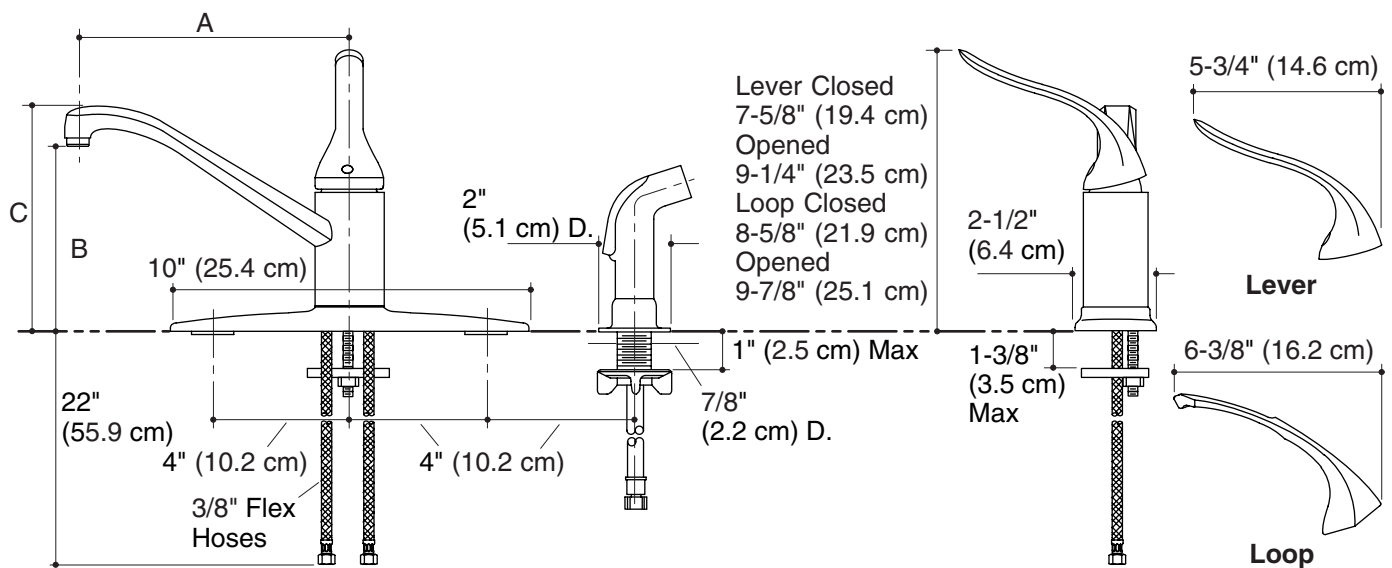

Specified Model

Model	Description	ADA			ADA		
K-15172-F	Kitchen sink faucet with 8-1/2" (21.6 cm) swing spout	<input type="checkbox"/> CP					
K-15172-FT	Kitchen sink faucet with 10" (25.4 cm) swing spout	<input type="checkbox"/> CP	<input type="checkbox"/> PB	<input type="checkbox"/> Other____			
K-15172-FL	Kitchen sink faucet with 10" (25.4 cm) swing spout	<input type="checkbox"/> CP	<input type="checkbox"/> PB	<input type="checkbox"/> Other____			
K-15172-FG	Kitchen sink faucet with 12" (30.5 cm) swing spout				<input type="checkbox"/> CP	<input type="checkbox"/> PB	<input type="checkbox"/> Other____

Note: All faucets, except white and polished brass, come with a chrome handspray. White and polished brass faucets come with a white handspray.

Optional Accessories on Page 2.

Product Specification

Single-control kitchen sink faucet shall be of metal construction. Valve shall be a one-piece, self-contained ceramic disc valve, which allows volume and temperature control. Valve shall feature temperature memory, allowing the faucet to be turned on and off at any temperature setting. Faucet shall include 8-1/2" (21.6 cm), 10" (25.4 cm), or 12" (30.5 cm) swing spout, lever or loop handle, and handspray. Faucet shall include 22" (55.9 cm) long stainless steel flexible hose connections. Faucet shall be rated at 2.2 gallons (8.3 L) per minute. Faucet shall have lower flow aerator options. Faucet shall be Kohler Model K-15172-_____-_____.

CORALAIS®

Model	Optional Accessories			
K-15179-A	12" (30.5 cm) swing spout and aerator	<input type="checkbox"/> CP	<input type="checkbox"/> PB	<input type="checkbox"/> Other _____

Installation Notes

Install this product according to the installation guide.

	A	B	C
K-15172-F	8-1/2" (21.6 cm)	5-1/8" (13 cm)	6-1/4" (15.9 cm)
K-15172-FT, K-15172-FL	10" (25.4 cm)	6-1/4" (15.9 cm)	7-1/4" (18.4 cm)
K-15172-FG	12" (30.5 cm)	6-5/16" (16 cm)	7-5/16" (18.6 cm)

Product Diagram