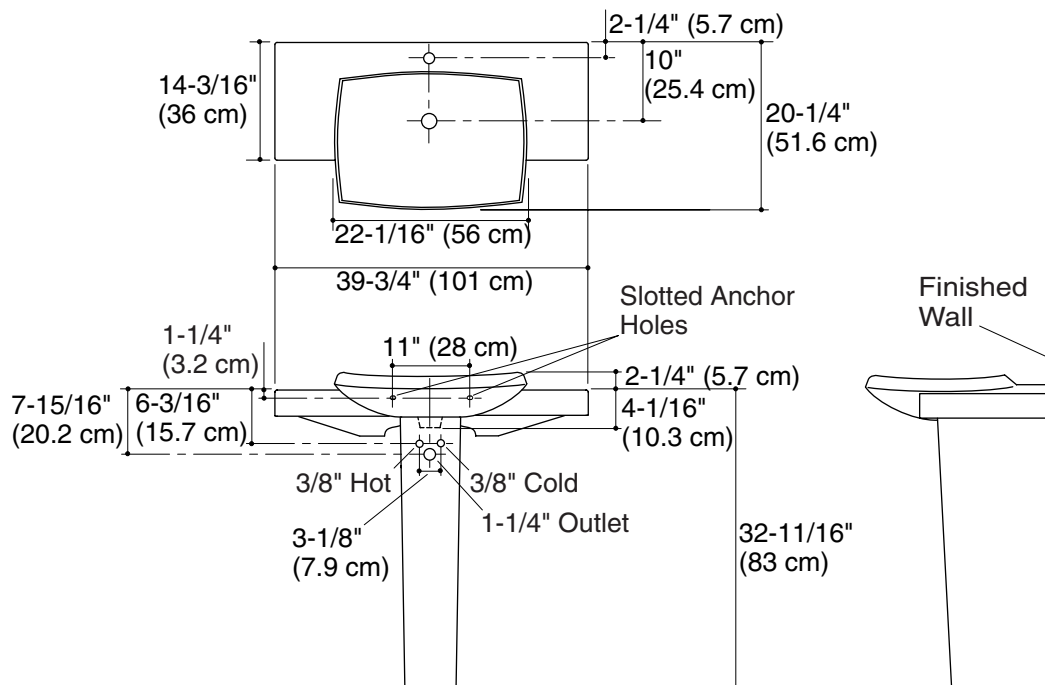

ESCALE™

Technical Information

Fixture*:	
Basin area	22-1/16" (56 cm) x 16-3/8" (41.6 cm)
Water depth	4-1/4" (10.8 cm)
Drain hole	1-11/16" (4.3 cm) D.
Faucet hole	1-3/8" (3.5 cm) D.
*Approximate measurements for comparison only.	

Included components:	
Integrated top and basin	K-19034
Pedestal	K-19024
Mounting kit assembly	5527-NF
Overflow cover	C7709000-CP

Installation Notes

Install this product according to the installation guide.

Product Diagram