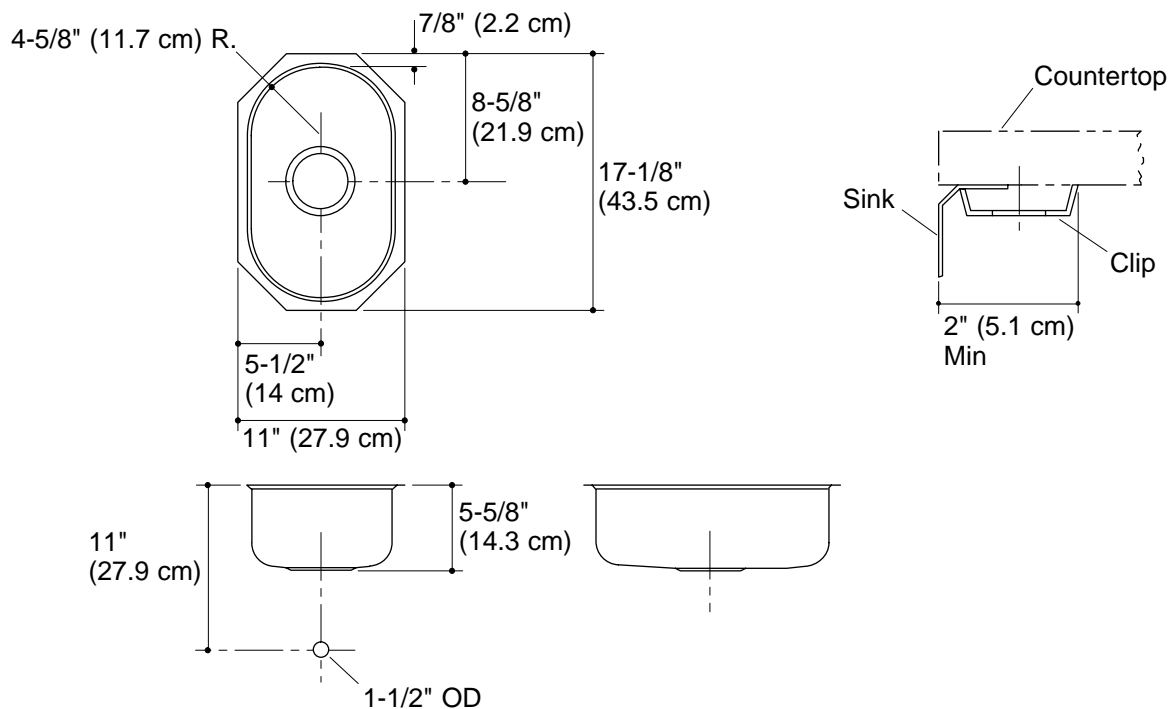

#### Features

- 18 gauge stainless steel
- Undercounter
- Single compartment
- Rounded bowl(s)
- Includes installation hardware
- 9-1/4" (23.5 cm) x 15-3/8" (39.1 cm)

#### Product Specification

The undercounter sink shall be 9-1/4" (23.5 cm) in length and 15-3/8" (39.1 cm) in width. Sink shall be made of 18 gauge stainless steel. Sink shall be a single compartment with rounded bowl. Sink shall include installation hardware. Sink shall be Kohler Model K-3338.

## Technical Information

Fixture*:	
Basin area	9-1/4" (23.5 cm) x 15-3/8" (39.1 cm)
Water depth	5-1/2" (14 cm)
Drain hole	3-5/8" (9.2 cm) D.
*Approximate measurements for comparison only.	

Included components:	
Hardware kit	91915
Cut-out template	113199-7

## Installation Notes

Install this product according to the installation guide.

Allow a minimum of 2" (5.1 cm) clearance around the sink rim for clip attachment.