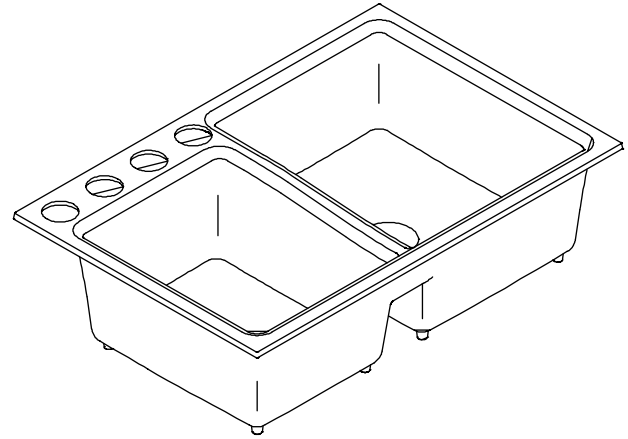

Features

- KOHLER cast iron
- Acid-resistant enamel finish
- Undercounter
- Double (large/medium) compartment
- 4-hole (oversize)
- Undermount sink kit 23" (58.4) included
- 33" (83.8 cm) x 22" (55.9 cm)

ENAMELED CAST IRON UNDERCOUNTER SINK K-5814-4U

Codes/Standards Applicable

Specified model meets or exceeds the following:

- None applicable

Colors/Finishes

- 0: White
- Other: Refer to Price Book for additional colors/finishes

Product Specification:

The undercounter sink shall be 33" (83.8 cm) in length and 22" (55.9 cm) in width. Sink shall be made of cast iron with acid resistant enamel finish. Sink shall be double (large/medium) compartment. Sink shall be 4-hole (oversized). Sink shall include 23" (58.4 cm) undermount sink kit. Sink shall be Kohler Model K-5814-4U-_____.

CLARITY™

Technical Information

Fixture*:	Basin area	Water depth
Sink, medium	12-7/8" (32.7 cm) x 16-1/4" (41.3 cm)	8-3/8" (21.3 cm)
Sink, large	15-3/8" (39.1 cm) x 19" (48.3 cm)	8-3/8" (21.3 cm)
Drain holes	3-5/8" (9.2 cm) D.	
Faucet holes	2-3/8" (6 cm) D.	
* Approximate measurements for comparison only.		