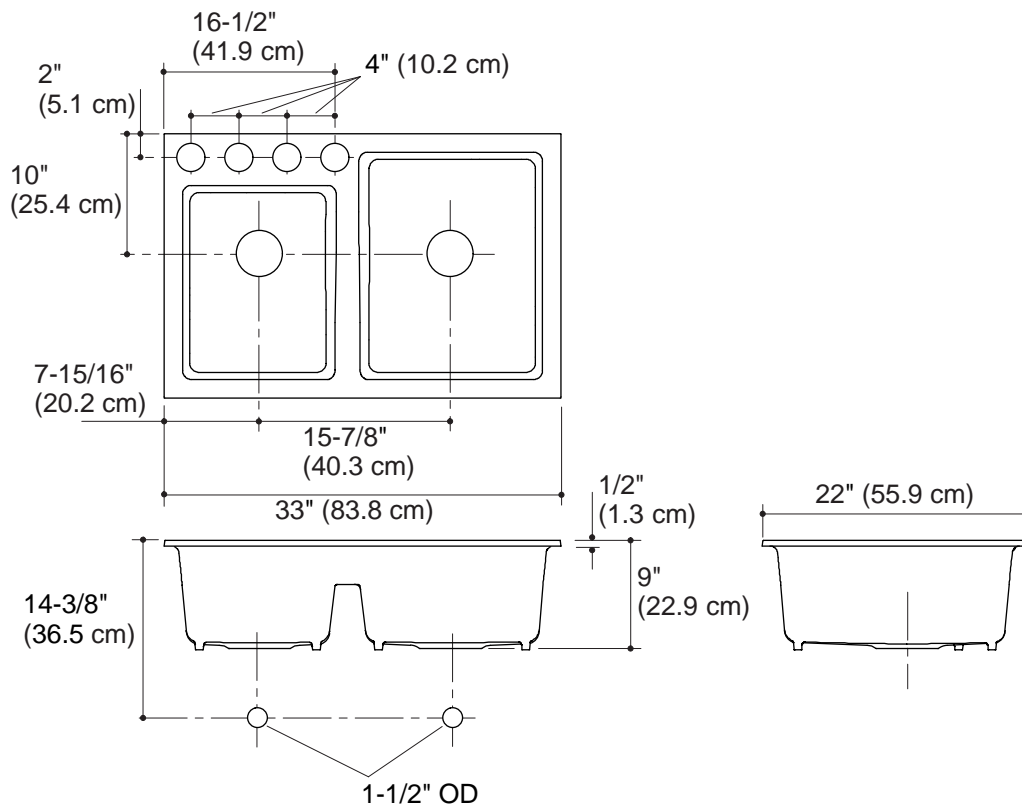

Features

- KOHLER cast iron
- Acid-resistant enamel finish
- Undercounter
- Double (large/medium) compartment
- 4-hole (oversize)
- Undermount sink kit 23" (58.4) included
- 33" (83.8 cm) x 22" (55.9 cm)

Product Specification:

The undercounter sink shall be 33" (83.8 cm) in length and 22" (55.9 cm) in width. Sink shall be made of cast iron with acid resistant enamel finish. Sink shall be double (large/medium) compartment. Sink shall be 4-hole (oversized). Sink shall include 23" (58.4 cm) undermount sink kit. Sink shall be Kohler Model K-5814-4U-_____.

CLARITY™

Technical Information

Fixture*:	Basin area	Water depth
Sink, medium	12-7/8" (32.7 cm) x 16-1/4" (41.3 cm)	8-3/8" (21.3 cm)
Sink, large	15-3/8" (39.1 cm) x 19" (48.3 cm)	8-3/8" (21.3 cm)
Drain holes	3-5/8" (9.2 cm) D.	
Faucet holes	2-3/8" (6 cm) D.	
* Approximate measurements for comparison only.		

Included components:	
Cut-out template	1016139-7
Undermount sink kit 23" (58.4 cm)	1054375

Installation Notes

Install this product according to the installation guide.

Countertop manufacturer or cutter **must** use the cut-out template provided with the product, or a current one provided by Kohler Co. (call 1-800-43-FOCUS). Kohler Co. is not responsible for cut-out errors when the incorrect cut-out template is used.