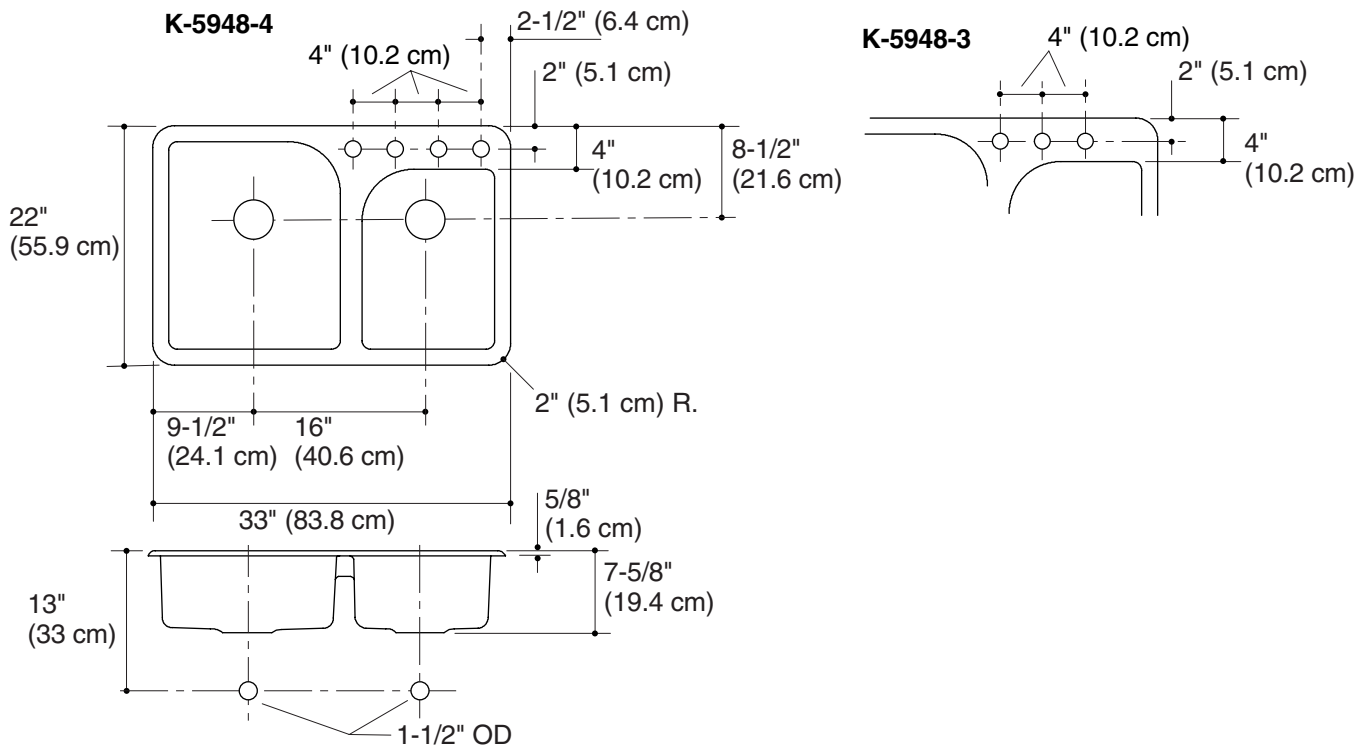

Features

- KOHLER cast iron
- Acid-resistant enamel finish
- Self-rimming
- Double (large/medium) compartment
- 4-hole (-4) or 3-hole (-3)
- 33" (83.8 cm) x 22" (55.9 cm)

SELF-RIMMING KITCHEN SINK K-5948

Product Specification

The kitchen sink shall be made of cast iron with acid-resistant enamel finish. Sink shall be self-rimming with double (large/medium) compartments. Sink shall be 4-hole (-4) or 3-hole (-3). Sink shall be 33" (83.8 cm) in length and 22" (55.9 cm) in width. Sink shall be Kohler Model K-5948-_____-_____.

EFFICIENCY™

Technical Information

Fixture*:	
Small basin area	12" (30.5 cm) x 16" (40.6 cm)
Large basin area	16" (40.6 cm) x 19" (48.3 cm)
Water depth	6-3/4" (17.1 cm)
Drain holes	3-7/8" (9.8 cm) D.
Faucet holes	1-3/8" (3.5 cm) D.
* Approximate measurements for comparison only.	

Installation Notes

Install this product according to the installation guide.

Cutout is 31-7/8" (81 cm) by 20-3/4" (52.7 cm) with 1-1/2" (3.8 cm) radius corners.

Product Diagram

EFFICIENCY™ SELF-RIMMING KITCHEN SINK