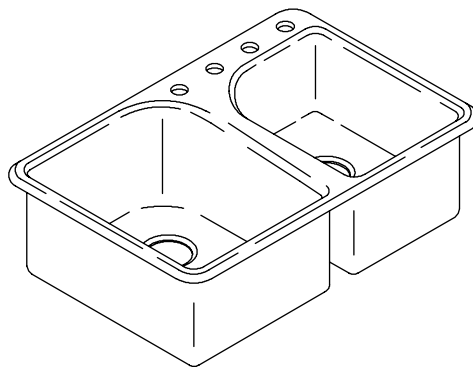

Features

- KOHLER cast iron
- Acid-resistant enamel finish
- Self-rimming
- Double (large/medium) compartment
- 4-hole (-4) or 3-hole (-3)
- 33" (83.8 cm) x 22" (55.9 cm)

SELF-RIMMING KITCHEN SINK K-5948

Product Specification

The kitchen sink shall be made of cast iron with acid-resistant enamel finish. Sink shall be self-rimming with double (large/medium) compartments. Sink shall be 4-hole (-4) or 3-hole (-3). Sink shall be 33" (83.8 cm) in length and 22" (55.9 cm) in width. Sink shall be Kohler Model K-5948-_____-_____.

EFFICIENCY™

Technical Information

Fixture*:	
Small basin area	12" (30.5 cm) x 16" (40.6 cm)
Large basin area	16" (40.6 cm) x 19" (48.3 cm)
Water depth	6-3/4" (17.1 cm)
Drain holes	3-7/8" (9.8 cm) D.
Faucet holes	1-3/8" (3.5 cm) D.
* Approximate measurements for comparison only.	

Installation Notes

Install this product according to the installation guide.

Cutout is 31-7/8" (81 cm) by 20-3/4" (52.7 cm) with 1-1/2" (3.8 cm) radius corners.

Product Diagram

EFFICIENCY™ SELF-RIMMING KITCHEN SINK