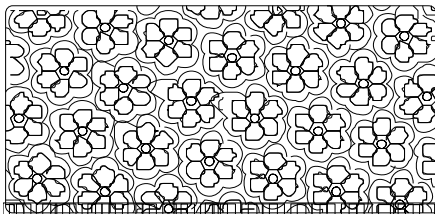

## ***Crochet table***

Defying all fabric capabilities, the laced Crochet table from Marcel Wanders is the ultimate accessory for any interior.

<i><b>Designer</b></i>	Marcel Wanders	
<i><b>Year of design</b></i>	2001	
<i><b>Material</b></i>	Handmade crochet cotton & epoxy resin	
<i><b>Additional</b></i>	Indoor use only	
<i><b>Product Codes</b></i>	Moooi, tables, crochet table small, white,	MOTCR-333I-
	Moooi, tables, crochet table large, white,	MOTCR-363I-

### ***Detailing***

Each Crochet table is skillfully handcrafted by the Marcel Wanders studio crochet team.

### ***Colour***

White

## Main dimensions