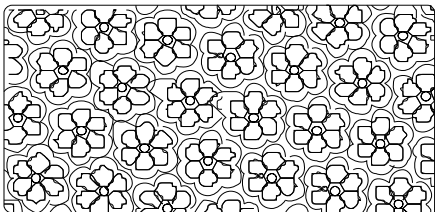

## ***Crochet table***

Defying all fabric capabilities, the laced Crochet table from Marcel Wanders is the ultimate accessory for any interior.

<i><b>Designer</b></i>	Marcel Wanders	
<i><b>Year of design</b></i>	2001	
<i><b>Material</b></i>	Handmade crochet cotton & epoxy resin	
<i><b>Additional</b></i>	Indoor use only	
<i><b>Product Codes</b></i>	Moooi, tables, crochet table small, white,	MOTCR-333I-
	Moooi, tables, crochet table large, white,	MOTCR-363I-

### ***Detailing***

Each Crochet table is skillfully handcrafted by the Marcel Wanders studio crochet team.

### ***Colour***

White

## Main dimensions