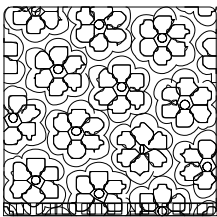

## ***Crochet table***

Defying all fabric capabilities, the laced Crochet table from Marcel Wanders is the ultimate accessory for any interior.

<i><b>Designer</b></i>	Marcel Wanders	
<i><b>Year of design</b></i>	2001	
<i><b>Material</b></i>	Handmade crochet cotton & epoxy resin	
<i><b>Additional</b></i>	Indoor use only	
<i><b>Product Codes</b></i>	Moooi, tables, crochet table small, white,	MOTCR-333I-
	Moooi, tables, crochet table large, white,	MOTCR-363I-

### ***Detailing***

Each Crochet table is skillfully handcrafted by the Marcel Wanders studio crochet team.

## Main dimensions