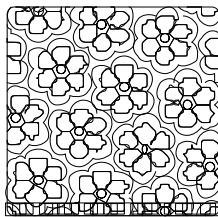

## ***Crochet table***

Defying all fabric capabilities, the laced Crochet table from Marcel Wanders is the ultimate accessory for any interior.

<i><b>Designer</b></i>	Marcel Wanders	
<i><b>Year of design</b></i>	2001	
<i><b>Material</b></i>	Handmade crochet cotton & epoxy resin	
<i><b>Additional</b></i>	Indoor use only	
<i><b>Product Codes</b></i>	Moooi, tables, crochet table small, white,	MOTCR-333I-
	Moooi, tables, crochet table large, white,	MOTCR-363I-

### ***Detailing***

Each Crochet table is skillfully handcrafted by the Marcel Wanders studio crochet team.

## Main dimensions