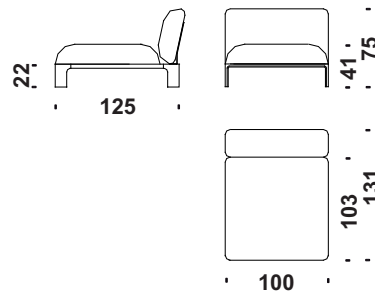

Cod. 509

Chaise Longue 100x125

Chaise Longue 100x125
Chaise Longue 100x125
Chaise Longue 100x125

m 12,8 m² 23,0 Kg 75 m³ 2,20

m 6,4 m² 12,1 Kg 40 m³ 1,10