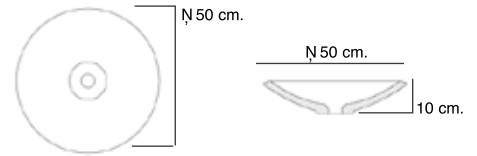

Lavamanos Rondó Velvet negro  
Rondo Washbasin Black velvet

**51.55.48.318**

Lavamanos Oval Velvet blanco  
Washbasin Oval White velvet

**51.55.46.317**

Lavamanos Oval Velvet negro  
Washbasin Oval Black velvet