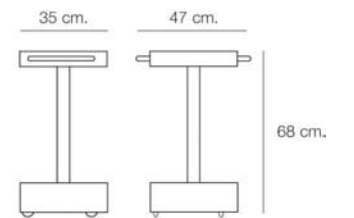

Banqueta 90 cm. / Wengué
Stool 90 cm. / Wengué
51.51.90.246
Banqueta 90 cm. / Decapé
Stool 90 cm. / Light Oak
51.51.90.252