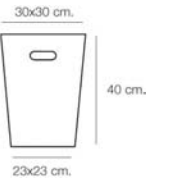

Contenedor / Wengué
Linen container / Wengué
51.95.01.246
Contenedor / Decapé
Linen container / Light Oak
51.95.01.252