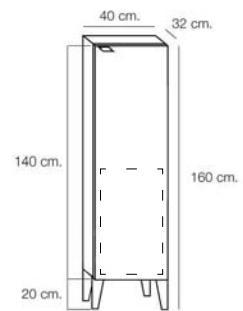

Armario colada / Wengué
Linen cabinet / Wengué
51.54.13.266

Armario colada / Decapé
Linen cabinet / Light Oak
51.54.13.267