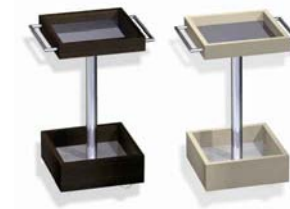

Carrito 2 pisos / Wengué
Trolley / Wengué
51.91.01.245
Carrito 2 pisos / Decapé
Trolley / Light Oak
51.91.01.252