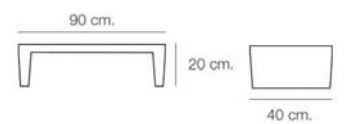

Papelera / Wengué
Basket paper / Wengué
51.93.01.246
Papelera / Decapé
Basket paper / Light Oak
51.93.01.252

Asiento / Wengué
Bathroom pedestal stool / Wengué
51.92.01.246
Asiento / Decapé
Bathroom pedestal stool / Light Oak
51.92.01.252

Contenedor / Wengué
Linen container / Wengué
51.95.01.246
Contenedor / Decapé
Linen container / Light Oak
51.95.01.252

Carrito 2 pisos / Wengué
Trolley / Wengué
51.91.01.245
Carrito 2 pisos / Decapé
Trolley / Light Oak
51.91.01.252

Banqueta 90 cm. / Wengué
Stool 90 cm. / Wengué
51.51.90.246
Banqueta 90 cm. / Decapé
Stool 90 cm. / Light Oak
51.51.90.252