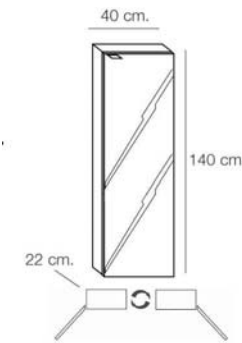

Armario pared 140 cm. - Espejo / Wengué
Wall cabinet 140 cm. - w/mirror - Wengué
51.54.12.245

Armario pared 140 cm. - Espejo / Decapé
Wall cabinet 140 cm. - w/mirror / Light Oak
51.54.12.250