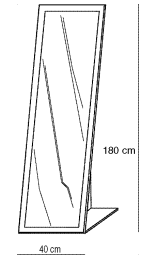

Espejo de pie 40x180 cm. / Wengué
Mirror 40x180 with foot cm. / Wengué
51.80.63.247

Espejo de pie 40x180 cm. / Decapé
Mirror 40x180 with foot cm. / Light Oak
51.80.63.251