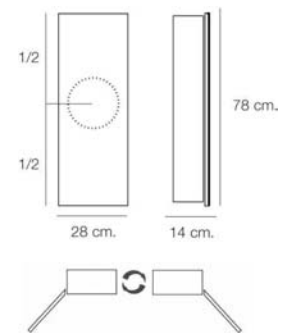

Armario 156 cm.- espejo frontal (dch.) / Wengué
Wall cabinet 156 cm. with front mirror (right) / Wengué
51.54.07.245

Armario 156 cm. - espejo frontal (dch.) / Decapé
Wall cabinet 156 cm. with front mirror (right) / Light Oak
51.54.07.250

Armario 156 cm.- espejo frontal (izq.) / Wengué
Wall cabinet 156 cm. with front mirror (left) / Wengué
51.54.08.245

Armario 156 cm. - espejo frontal (izq.) / Decapé
Wall cabinet 156 cm. with front mirror (left) / Light Oak
51.54.08.250

Armario 78 cm. - espejo frontal / Wengué
Wall cabinet 78 cm. with front mirror / Wengué
51.54.04.245

Armario 78 cm. - espejo frontal / Decapé
Wall cabinet 78 cm. with front mirror / Light Oak
51.54.04.250

Espejo de 160x40 cm. / Decapé
Mirror 160x40 cm. / Light Oak
51.80.65.251

Espejo Oval 140x50 cm.
Oval mirror 140x50 cm.
51.80.67.243

Espejo redondo | 120 cm.
Circular mirror Ø 120 cm.
51.80.68.243

Estante 60 cm. / Wengué
Shelf 60 cm. / Wengué
51.50.60.246