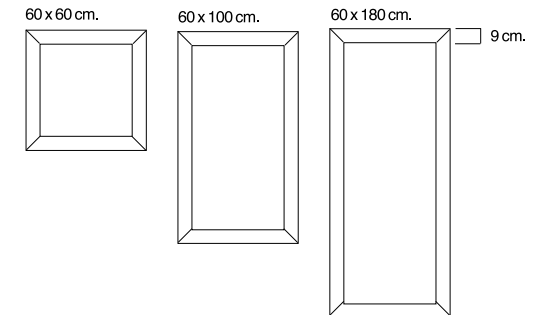

4 patas 20 cm. / Wengué
Set 4 legs 20 cm. / Wengué
RCB64642W

4 patas 20 cm. / Decapé
Set 4 legs 20 cm. / Light Oak
RCB64642D

Espejo 60x60 cm / Inox pulido
Mirror 60x60 cm / Stainless Steel
51.80.54.242

Espejo 45x100 cm / Inox pulido
Mirror 45x100 cm / Stainless Steel
51.80.55.242

Espejo 60x60 cm. / Wengué
Mirror 60x60 cm. / Wengué
51.80.56.247

Espejo 60x60 cm. / Decapé
Mirror 60x60 cm. / Light Oak
51.80.56.251

Espejo 60x100 cm. / Wengué
Mirror 60x100 cm. / Wengué
51.80.57.247

Espejo 60x100 cm. / Decapé
Mirror 60x100 cm. / Light Oak
51.80.57.251

Espejo 60x180 cm. / Wengué
Mirror 60x180 cm. / Wengué
51.80.58.247

Espejo 60x180 cm. / Decapé
Mirror 60x180 cm. / Light Oak
51.80.58.251

Espejo de pie 40x180 cm. / Wengué
Mirror 40x180 with foot cm. / Wengué
51.80.63.247

Espejo de 160x40 cm. / Decapé
Mirror 160x40 cm. / Light Oak
51.80.65.251

Espejo Oval 140x50 cm.
Oval mirror 140x50 cm.
51.80.67.243

Espejo redondo | 120 cm.
Circular mirror Ø 120 cm.
51.80.68.243

Estante 60 cm. / Wengué
Shelf 60 cm. / Wengué
51.50.60.246