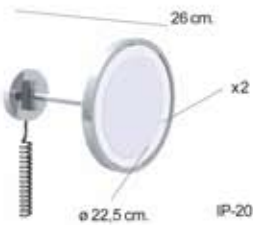

LLUM FLUORESCENTE TC S/E 2G7 MAX. 7 w.

Llum espejo s/m luz d.23
Llum free standing mirror w/light d.23
 90.82.01.002

MIRA

Mira espejo s/m rectangular
Mira free standing rectangular mirror
 90.81.09.002

MIRA

Mira espejo s/m redondo d.23
Mira free standing mirror d.23
 90.81.08.002

LLUM FLUORESCENTE TC S/E 2G7 MAX. 7 W.

Llum espejo pared (1 brazo) luz d.23
Llum wall mirror (1 arms) w/light d.23
 90.82.42.002

Espejo kubic 5 caras 80 x 35 x 7
Mirror 5 sides 35 x 80 x 7 kubic
● 50.80.53.243

Espejo 120 x 30 concert
Mirror 120 x 30 concert
⊕ 55.80.02.258
● 55.80.02.246

Espejo 60 x 60 iside
Mirror 60x60
⓪ 51.80.54.242

Espejo oval iside 140 x 50
 Oval mirror 140x50
 ● 51.80.67.243

Espejo de 110 x 40 iside
 Mirror 110x40 with folding part
 ● 51.80.62.247
 ● 51.80.62.251

Espejo 60 x 60 iside
 Mirror 60x60
 ● 51.80.56.247
 ● 51.80.56.251