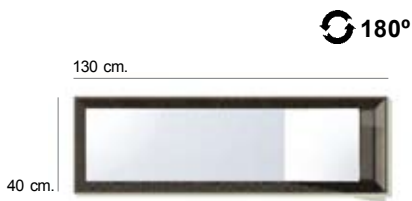

Espejo de 130 x 40 iside
Mirror 130x40 with folding part
● 51.80.64.247
● 51.80.64.251