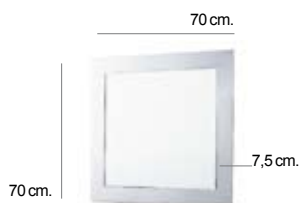

Espejo br. 70 x 70 ona
Mirror 70 x 70
⓪ 41.80.51.002