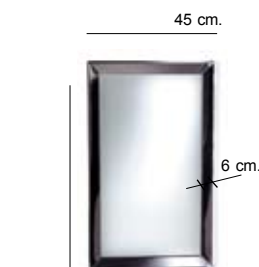

Elba
Mirror 100x70 with bevel elba
● 90.80.52.217
● 90.80.52.218

Espejo 40 x 85 kubic
Mirror 40x85
● 36.80.50.050

Espejo 60 x 100 kubic
Mirror 60x100
● 36.80.51.050

Espejo 100 x 35 metric
Mirror
● 53.80.00.243

Espejo br. 50 x 50 ona
Mirror 50 x 50
⓪ 41.80.50.002

Espejo br. 70 x 70 ona
Mirror 70 x 70
⓪ 41.80.51.002

Espejo br. 100 x 50 ona
Mirror 100 x 50
⓪ 41.80.52.002

Espejo kubic 5 caras 60 x 60 x 7
Mirror 5 sides 60 x 60 x 7 kubic
● 50.80.52.243

Espejo kubic 5 caras 80 x 35 x 7
Mirror 5 sides 35 x 80 x 7 kubic
● 50.80.53.243

Espejo 120 x 30 concert
Mirror 120 x 30 concert
⊕ 55.80.02.258
● 55.80.02.246

Espejo 60 x 60 iside
Mirror 60x60
⓪ 51.80.54.242

Espejo redondo iside ø 120
 Circular mirror ø 120
 ● 51.80.68.243

Espejo vertical 1 luz 100 x 70
 Vertical mirror 1 light 100 x 70
 ○ 45.80.02.201
 ● 45.80.02.007

Espejo horizontal 2 luces 100 x 70
 Horizontal mirror 2 lights 150 x 70
 ○ 45.80.03.201
 ● 45.80.03.007