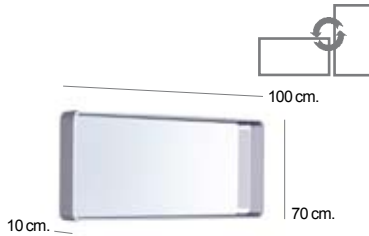

Espejo 100 x 70
Mirror 100 x 70
○ 45.80.50.201
● 45.80.50.007