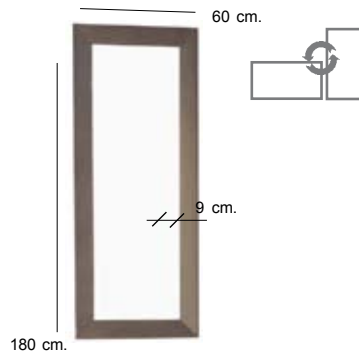

Espejo redondo iside ø 120
 Circular mirror ø 120
 ● 51.80.68.243

Espejo vertical 1 luz 100 x 70
 Vertical mirror 1 light 100 x 70
 ○ 45.80.02.201
 ● 45.80.02.007

Espejo horizontal 2 luces 100 x 70
 Horizontal mirror 2 lights 150 x 70
 ○ 45.80.03.201
 ● 45.80.03.007

Espejo oval iside 140 x 50
 Oval mirror 140x50
 ● 51.80.67.243

Espejo de 110 x 40 iside
 Mirror 110x40 with folding part
 ● 51.80.62.247
 ● 51.80.62.251

Espejo 60 x 60 iside
 Mirror 60x60
 ● 51.80.56.247
 ● 51.80.56.251

Espejo 50 x 50 concert
 Mirror 50 x 50 concert
 ⊕ 55.80.01.258
 ● 55.80.01.246

Espejo de 130 x 40 iside
 Mirror 130x40 with folding part
 ● 51.80.64.247
 ● 51.80.64.251

Espejo 100 x 60 iside
 Mirror 60x100
 ● 51.80.57.247
 ● 51.80.57.251

Espejo 70 x 70 k2
 Mirror 70 x 70
 ● 42.80.50.254
 ● 42.80.50.256

Espejo de 160 x 40 iside
 Mirror 160x40 with folding part
 ● 51.80.65.247

Espejo 180 x 60 iside
 Mirror 60x180
 ● 51.80.58.247

Espejo de pie 180 x 40 iside
 Mirror 40x180 free-standing
 ● 51.80.63.247