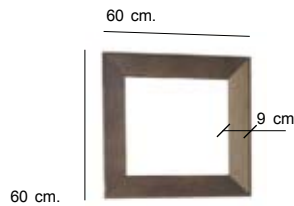

Espejo kubic 5 caras 80 x 35 x 7
Mirror 5 sides 35 x 80 x 7 kubic
● 50.80.53.243

Espejo 120 x 30 concert
Mirror 120 x 30 concert
⊕ 55.80.02.258
● 55.80.02.246

Espejo 60 x 60 iside
Mirror 60x60
⓪ 51.80.54.242

Espejo 100 x 45 iside
Mirror 45x100
⓪ 51.80.55.242

Espejo 140 x 30 concert
Mirror 140 x 30 concert
⊕ 55.80.03.258
● 55.80.03.246

Espejo 100 x 70
 Mirror 100 x 70
 ○ 45.80.50.201
 ● 45.80.50.007

Espejo 150 x 70
 Mirror 150 x 70
 ○ 45.80.51.201
 ● 45.80.51.007

Espejo redondo iside ø 120
 Circular mirror ø 120
 ● 51.80.68.243

Espejo vertical 1 luz 100 x 70
 Vertical mirror 1 light 100 x 70
 ○ 45.80.02.201
 ● 45.80.02.007

Espejo horizontal 2 luces 100 x 70
 Horizontal mirror 2 lights 150 x 70
 ○ 45.80.03.201
 ● 45.80.03.007

Espejo oval iside 140 x 50
 Oval mirror 140x50
 ● 51.80.67.243

Espejo de 110 x 40 iside
 Mirror 110x40 with folding part
 ● 51.80.62.247
 ● 51.80.62.251

Espejo 60 x 60 iside
 Mirror 60x60
 ● 51.80.56.247
 ● 51.80.56.251