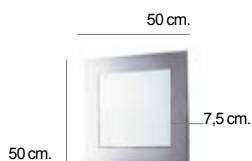

Elba
Mirror 100x70 with bevel elba
● 90.80.52.217
● 90.80.52.218

Espejo 40 x 85 kubic
Mirror 40x85
● 36.80.50.050

Espejo 60 x 100 kubic
Mirror 60x100
● 36.80.51.050

Espejo 100 x 35 metric
Mirror
● 53.80.00.243

Espejo br. 50 x 50 ona
Mirror 50 x 50
⓪ 41.80.50.002

Espejo br. 70 x 70 ona
Mirror 70 x 70
⓪ 41.80.51.002

Espejo br. 100 x 50 ona
Mirror 100 x 50
⓪ 41.80.52.002

Espejo kubic 5 caras 60 x 60 x 7
Mirror 5 sides 60 x 60 x 7 kubic
● 50.80.52.243