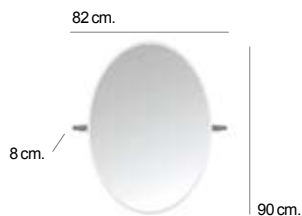

Barcelona basculante
Tilting mirror
○ 31.80.50.002