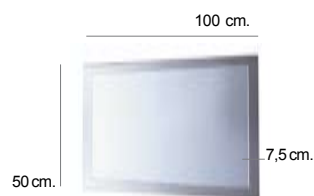

Espejo br. 100 x 50 ona
Mirror 100 x 50
⓪ 41.80.52.002