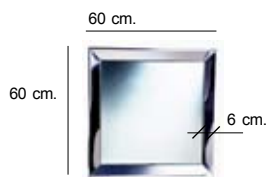

Elba
Mirror 100x70 with bevel elba
● 90.80.52.217
● 90.80.52.218

Espejo 40 x 85 kubic
Mirror 40x85
● 36.80.50.050

Espejo 60 x 100 kubic
Mirror 60x100
● 36.80.51.050

Espejo 100 x 35 metric
Mirror
● 53.80.00.243

Espejo br. 50 x 50 ona
Mirror 50 x 50
⓪ 41.80.50.002

Espejo br. 70 x 70 ona
Mirror 70 x 70
⓪ 41.80.51.002

Espejo br. 100 x 50 ona
Mirror 100 x 50
⓪ 41.80.52.002

Espejo kubic 5 caras 60 x 60 x 7
Mirror 5 sides 60 x 60 x 7 kubic
● 50.80.52.243

Espejo kubic 5 caras 80 x 35 x 7
Mirror 5 sides 35 x 80 x 7 kubic
● 50.80.53.243

Espejo 120 x 30 concert
Mirror 120 x 30 concert
⊕ 55.80.02.258
● 55.80.02.246

Espejo 60 x 60 iside
Mirror 60x60
⓪ 51.80.54.242