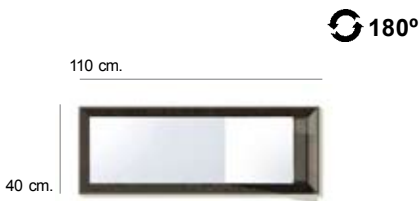

Espejo de 110 x 40 iside
Mirror 110x40 with folding part
● 51.80.62.247
● 51.80.62.251