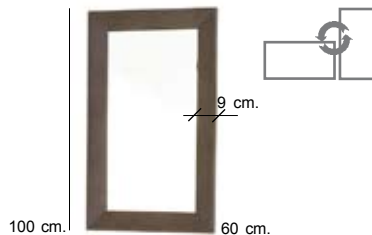

Espejo redondo iside ø 120
 Circular mirror ø 120
 ● 51.80.68.243

Espejo vertical 1 luz 100 x 70
 Vertical mirror 1 light 100 x 70
 ○ 45.80.02.201
 ● 45.80.02.007

Espejo horizontal 2 luces 100 x 70
 Horizontal mirror 2 lights 150 x 70
 ○ 45.80.03.201
 ● 45.80.03.007

Espejo oval iside 140 x 50
 Oval mirror 140x50
 ● 51.80.67.243

Espejo de 110 x 40 iside
 Mirror 110x40 with folding part
 ● 51.80.62.247
 ● 51.80.62.251

Espejo 60 x 60 iside
 Mirror 60x60
 ● 51.80.56.247
 ● 51.80.56.251

Espejo 50 x 50 concert
 Mirror 50 x 50 concert
 ⊕ 55.80.01.258
 ● 55.80.01.246

Espejo de 130 x 40 iside
 Mirror 130x40 with folding part
 ● 51.80.64.247
 ● 51.80.64.251

Espejo 100 x 60 iside
 Mirror 60x100
 ● 51.80.57.247
 ● 51.80.57.251