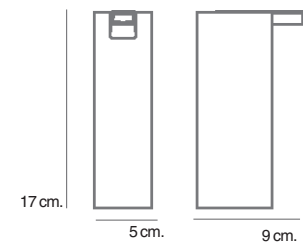

Estantería toallas 2
Towel rack 2
48.51.11.002

Escobillero pared
Wall toilet brush holder
48.90.01.002

Jabonera s/mesa
F/ Standing soap dish
48.60.50.002

Portacepillos s/mesa
F/ Standing Toothbrush holder
48.70.50.002

Dosificador s/mesa
F/ Standing soap dispenser
48.78.31.002

Jack bath line collection

Escobillero suelo
F/ Standing toilet brush holder
48.90.50.002

Espejo vertical 180 x 32
Vertical mirror 180 x 32
48.80.51.002