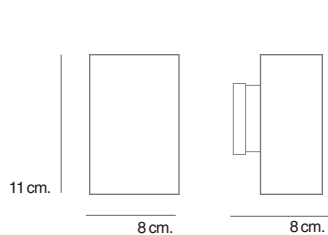

Portarrollos 1
Paper holder 1
48.40.01.002

Repisa 20 / 40
Shelf 20 / 40
48.50.20.002
48.50.40.002

Jabonera pared
Wall soap dish
48.60.01.002

Colgador
Single hook
48.30.01.002

Jack bath line collection

Portacepillos pared
Wall toothbrush holder
48.70.01.002