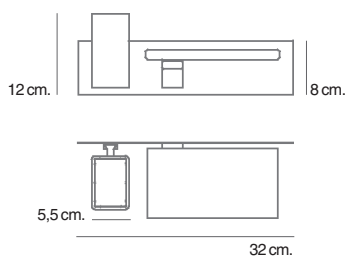

Set Repisa / Portacepillos
Shelf / Toothbrush holder set
48.71.01.002