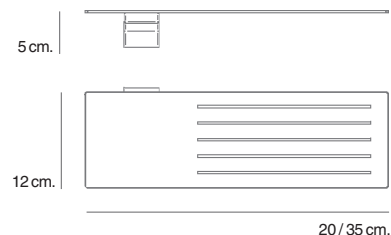

Jabonera ducha / Shower soap dish
48.60.10.002
Jabonera bañera / Bath soap dish
48.60.20.002