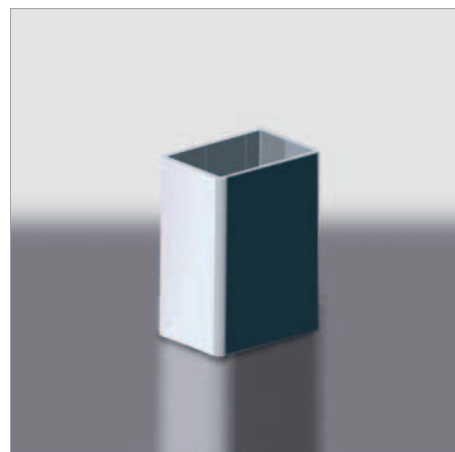

Portacepillos s/mesa
F/ Standing Toothbrush holder
48.70.50.002