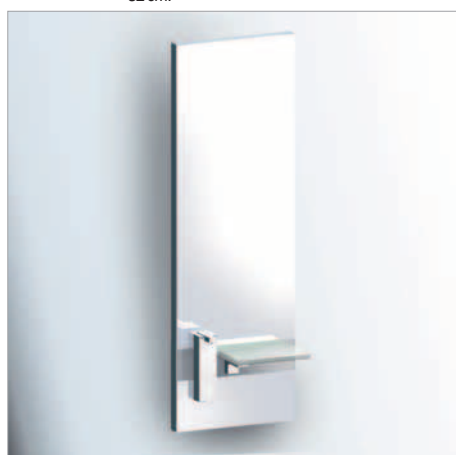

Jack bath line collection

Toallero 45 / 60 / 90
Towel rail 45 / 60 / 90
48.10.45.002
48.10.60.002
48.10.90.002

Portarrollos / Toallero bidé
Paper holder / Bidet towel rail
48.14.81.002 RIGHT/DERECHA
48.14.82.002 LEFT/IZQUIERDA

Estantería toallas 2
Towel rack 2
48.51.11.002

Escobillero pared
Wall toilet brush holder
48.90.01.002

Jabonera s/mesa
F/ Standing soap dish
48.60.50.002

Portacepillos s/mesa
F/ Standing Toothbrush holder
48.70.50.002

Dosificador s/mesa
F/ Standing soap dispenser
48.78.31.002

Jack bath line collection

Escobillero suelo
F/ Standing toilet brush holder
48.90.50.002

Espejo vertical 180 x 32
Vertical mirror 180 x 32
48.80.51.002

Espejo 120 x 40
Mirror 120 x 40
48.80.52.002

Set Espejo / Repisa / Portacepillos
Mirror / Shelf / Toothbrush holder set
48.71.04.002

Set Espejo / Repisa / Dosificador
Mirror / Shelf / Soap dispenser set
48.71.05.002