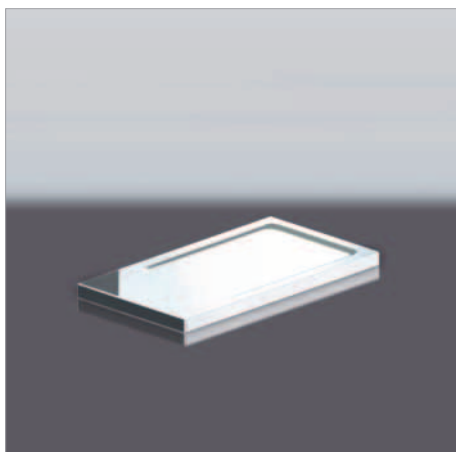

Jabonera s/mesa
F/ Standing soap dish
48.60.50.002