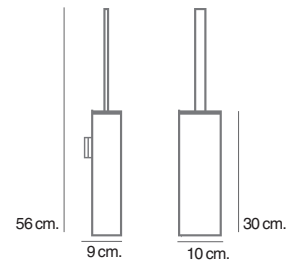

Escobillero pared
Wall toilet brush holder
48.90.01.002