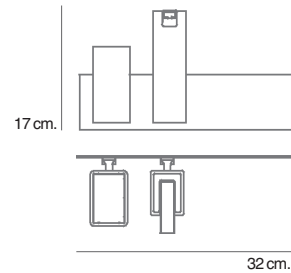

Set Portacepillos / Dosificador
Toothbrush holder / Soap dispenser set
48.71.03.002