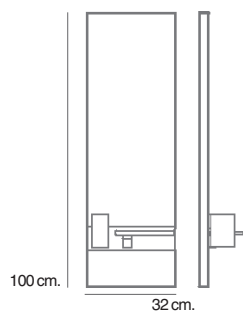

Dosificador s/mesa
F/ Standing soap dispenser
48.78.31.002

Jack bath line collection

Escobillero suelo
F/ Standing toilet brush holder
48.90.50.002

Espejo vertical 180 x 32
Vertical mirror 180 x 32
48.80.51.002

Espejo 120 x 40
Mirror 120 x 40
48.80.52.002

Set Espejo / Repisa / Portacepillos
Mirror / Shelf / Toothbrush holder set
48.71.04.002

Set Espejo / Repisa / Dosificador
Mirror / Shelf / Soap dispenser set
48.71.05.002