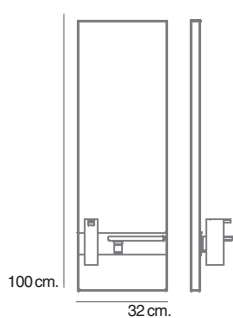

Dosificador s/mesa
F/ Standing soap dispenser
48.78.31.002

Jack bath line collection

Escobillero suelo
F/ Standing toilet brush holder
48.90.50.002

Espejo vertical 180 x 32
Vertical mirror 180 x 32
48.80.51.002

Espejo 120 x 40
Mirror 120 x 40
48.80.52.002

Set Espejo / Repisa / Portacepillos
Mirror / Shelf / Toothbrush holder set
48.71.04.002

Set Espejo / Repisa / Dosificador
Mirror / Shelf / Soap dispenser set
48.71.05.002