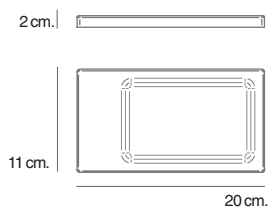

Jabonera s/mesa
F/ Standing soap dish
48.60.50.002