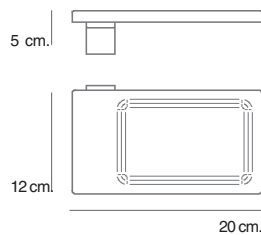

Jabonera pared
Wall soap dish
48.60.01.002