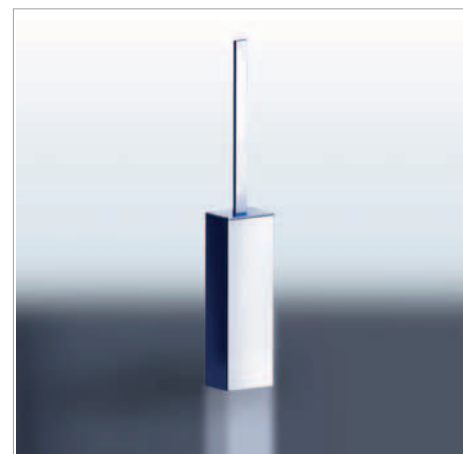

Estantería toallas 2
Towel rack 2
48.51.11.002

Escobillero pared
Wall toilet brush holder
48.90.01.002

Jabonera s/mesa
F/ Standing soap dish
48.60.50.002

Portacepillos s/mesa
F/ Standing Toothbrush holder
48.70.50.002

Dosificador s/mesa
F/ Standing soap dispenser
48.78.31.002

Jack bath line collection

Escobillero suelo
F/ Standing toilet brush holder
48.90.50.002

Espejo vertical 180 x 32
Vertical mirror 180 x 32
48.80.51.002