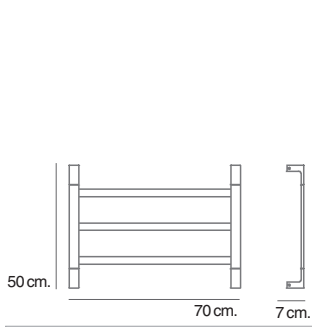

Jack bath line collection

Estantería toallas 1
Towel rack 1
48.51.10.002