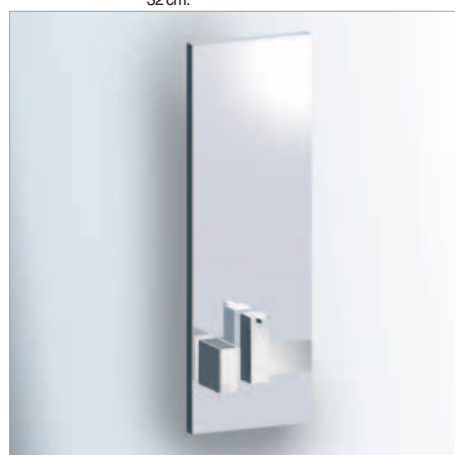

Jack bath line collection

Toallero 45 / 60 / 90
Towel rail 45 / 60 / 90
48.10.45.002
48.10.60.002
48.10.90.002

Portarrollos / Toallero bidé
Paper holder / Bidet towel rail
48.14.81.002 RIGHT/DERECHA
48.14.82.002 LEFT/IZQUIERDA

Estantería toallas 2
Towel rack 2
48.51.11.002

Escobillero pared
Wall toilet brush holder
48.90.01.002

Jabonera s/mesa
F/ Standing soap dish
48.60.50.002

Portacepillos s/mesa
F/ Standing Toothbrush holder
48.70.50.002

Dosificador s/mesa
F/ Standing soap dispenser
48.78.31.002

Jack bath line collection

Escobillero suelo
F/ Standing toilet brush holder
48.90.50.002

Espejo vertical 180 x 32
Vertical mirror 180 x 32
48.80.51.002

Espejo 120 x 40
Mirror 120 x 40
48.80.52.002

Set Espejo / Repisa / Portacepillos
Mirror / Shelf / Toothbrush holder set
48.71.04.002

Set Espejo / Repisa / Dosificador
Mirror / Shelf / Soap dispenser set
48.71.05.002