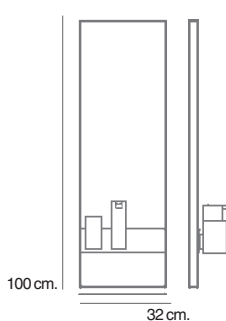

Dosificador s/mesa
F/ Standing soap dispenser
48.78.31.002

Jack bath line collection

Escobillero suelo
F/ Standing toilet brush holder
48.90.50.002

Espejo vertical 180 x 32
Vertical mirror 180 x 32
48.80.51.002

Espejo 120 x 40
Mirror 120 x 40
48.80.52.002

Set Espejo / Repisa / Portacepillos
Mirror / Shelf / Toothbrush holder set
48.71.04.002

Set Espejo / Repisa / Dosificador
Mirror / Shelf / Soap dispenser set
48.71.05.002