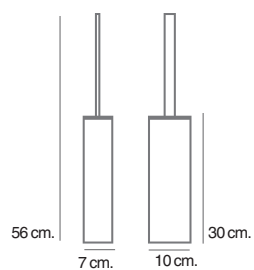

Estantería toallas 2
Towel rack 2
48.51.11.002

Escobillero pared
Wall toilet brush holder
48.90.01.002

Jabonera s/mesa
F/ Standing soap dish
48.60.50.002

Portacepillos s/mesa
F/ Standing Toothbrush holder
48.70.50.002

Dosificador s/mesa
F/ Standing soap dispenser
48.78.31.002

Jack bath line collection

Escobillero suelo
F/ Standing toilet brush holder
48.90.50.002

Espejo vertical 180 x 32
Vertical mirror 180 x 32
48.80.51.002

Espejo 120 x 40
Mirror 120 x 40
48.80.52.002

Set Espejo / Repisa / Portacepillos
Mirror / Shelf / Toothbrush holder set
48.71.04.002

Set Espejo / Repisa / Dosificador
Mirror / Shelf / Soap dispenser set
48.71.05.002