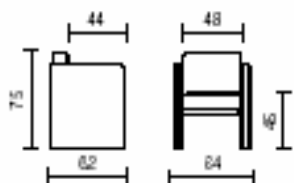

Rivolta s.r.l
Via Caravaggio, 40
20035 Lissone (Mi)
Italy

www.rivoltaelapelle.it
info@rivoltaelapelle.com

BOSTON

POLTRONCINA

L.64
P.62
H.75

TECHNICAL DESCRIPTION

Cold moulded polyurethane foam rubber supported inside by a metal frame, differentiated density, covered by polyester fibre. Small wheels with movement 360°.