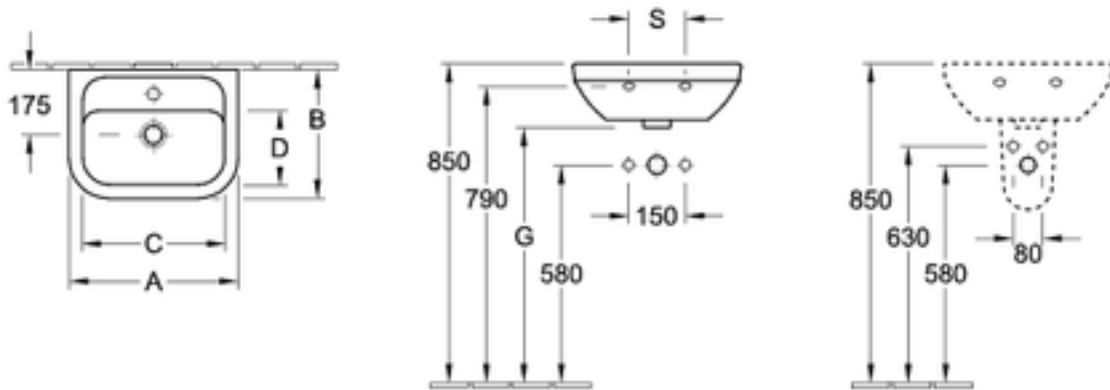

OMNIA ARCHITECTURA

Handwashbasin compact

5373 50 XX	500 x 390 mm, 12 kg with overflow
5373 51 XX	500 x 390 mm, 12 kg without overflow, Please note: unclosable outlet valve must be used with models without overflow
5373 45 XX	460 x 355 mm, 12 kg with overflow
5373 46 XX	460 x 355 mm, 12 kg without overflow, Please note: unclosable outlet valve must be used with models without overflow
Tap fitting	suitable for 1-hole tap fittings
Recommended tap fitting	Villeroy & Boch LOOK
Tap hole	tap hole punched out
Description of material	Sanitary porcelain
Model	also available in ceramicplus
Accessories (are to be ordered separately)	
7244 60 XX	Trap cover OMNIA architectura Fastening set included

OMNIA ARCHITECTURA

	A	B	C	D	G	S
5373 45 / 46	460	355	385	210	680	150
5373 50 / 51	500	390	420	235	675	200