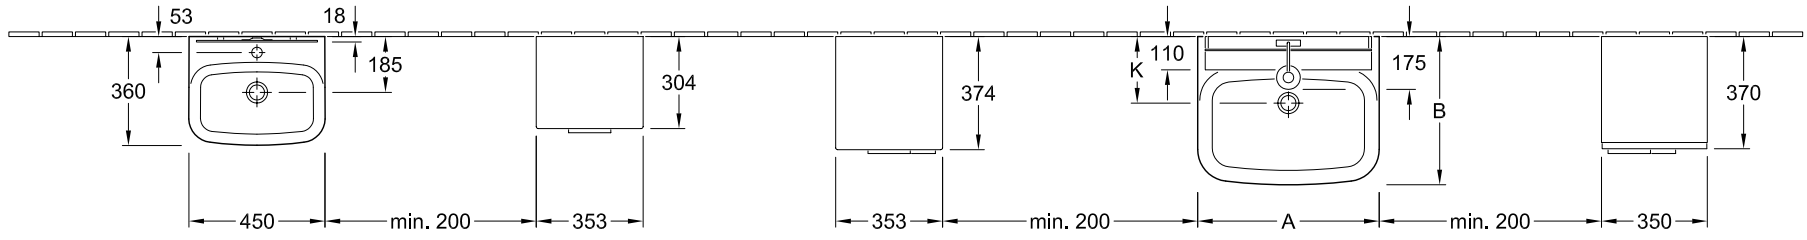

220 - 240 V mains connection, loose ( protection sherps of country, Regulation 601-02-01 )

Please note: Leave electrical connections to an expert.  
Observe the protection sherps of the country in question.

	A	B	K
5143 60/61	600	490	220
5143 65/66	650	500	225

The dimensions indicated are not binding.  
Villeroy & Boch reserves the right to make product changes.

Dimensions in mm

Designation		1		<b>Villeroy&amp;Boch</b>
<b>SENTIQUE</b>				
Overview of furniture				
Altered:	MAJJ	Scale:	1:25	
	10.12.2007			
		Signed:	MAJJ	
	Date:	18.01.2006		This drawing may not be copied or passed on to third parties or competitive companies without our permission. Villeroy & Boch accepts no liability whatsoever for these data and technical drawings. Other parties use them at their own risk. The dimensions indicated are not binding. Villeroy & Boch reserves the right to make product changes.