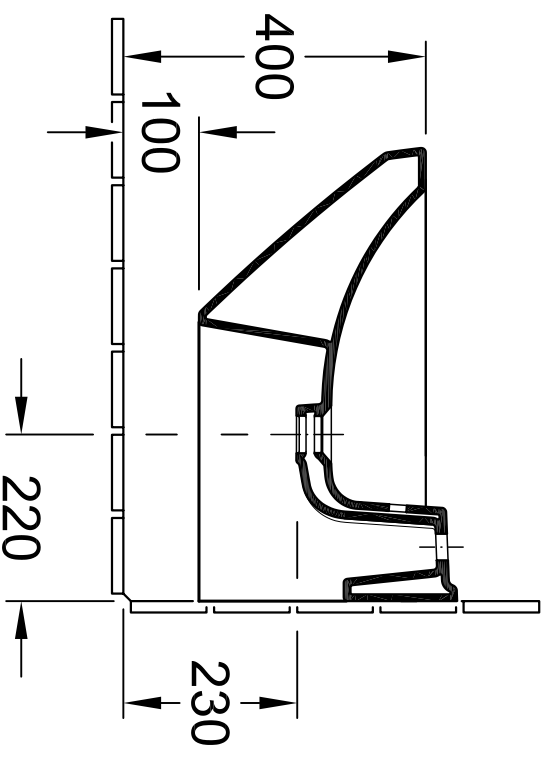

* w. fastening frame 9953: 280

Designation
LIFETIME
 547500 - Wall-mtd. bidet

Villeroy & Boch

Alterer:	Scale:	This drawing may not be copied or passed on to third parties or competitive companies without our permission. Villeroy & Boch accepts no liability whatsoever for these data and technical drawings. Other parties use them at their own risk. The dimensions indicated are not binding. Villeroy & Boch reserves the right to make product changes.
	1 : 10	
Signed:	BH / RH	
Date:	05. 2007	