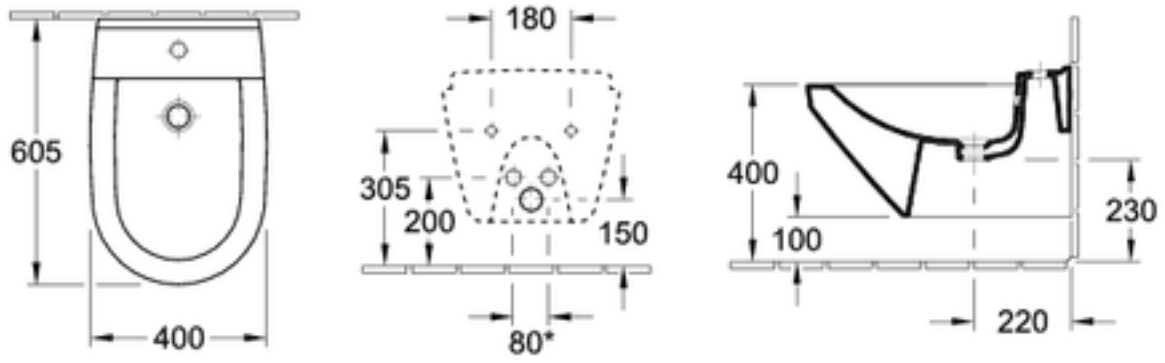

LIFETIME

* w. fastening frame 9953: 280