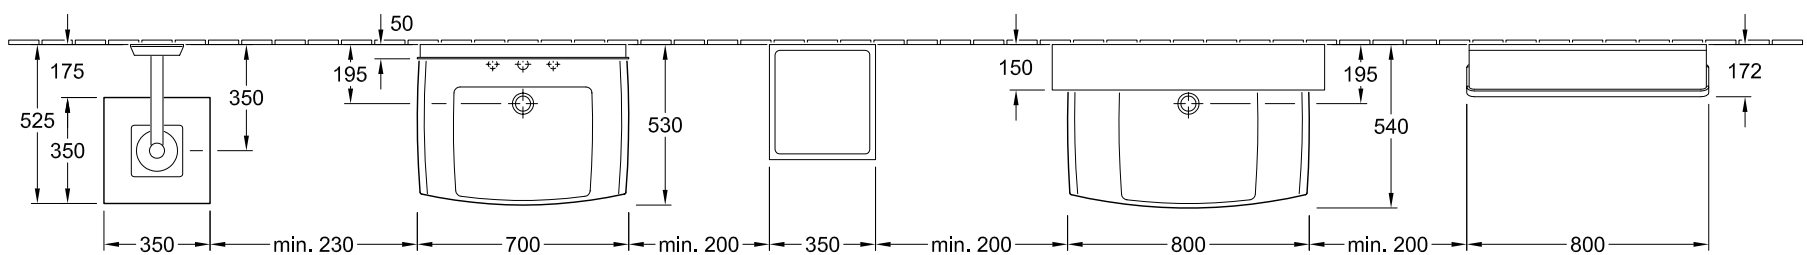


 220 - 240 V mains connection, loose (protection sherpes of country, Regulation 601-02-01)
 Please note: Leave electrical connections to an expert.
 Observe the protection sherpes of the country in question.

The dimensions indicated are not binding.
 Villeroy & Boch reserves the right to make product changes.

Dimensions in mm

Designation		2		Villeroy&Boch
LIFETIME				
Overview of furniture				
Altered:	MAJJ	Scale:	1:25	
	06.12.2007			
		Signed: MAJJ		
		Date:	05.02.2007	
				This drawing may not be copied or passed on to third parties or competitive companies without our permission. Villeroy & Boch accepts no liability whatsoever for these data and technical drawings. Other parties use them at their own risk. The dimensions indicated are not binding. Villeroy & Boch reserves the right to make product changes.