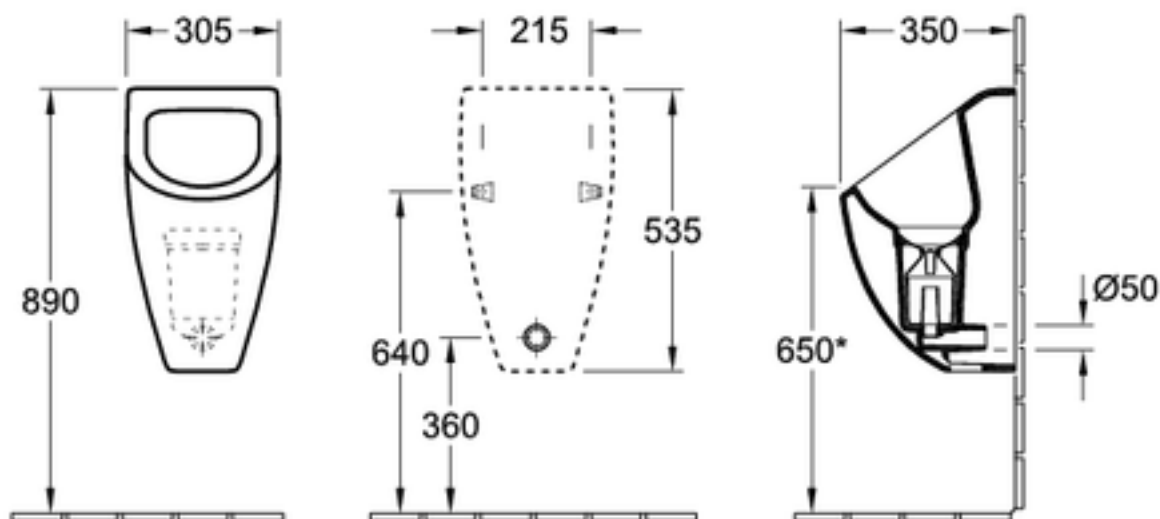

* We recommend installation at a height suitable for the average user!