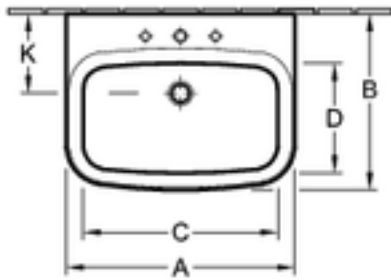

### Washbasin

<b>5143 65 XX</b>	650 x 500 mm, 19 kg
<b>Tap fitting</b>	suitable for 3-hole tap fittings
<b>Overflow</b>	with overflow
<b>Recommended tap fitting</b>	Villeroy & Boch Cult and Square Vogue
<b>Tap hole</b>	central tap hole punched out
<b>Description of material</b>	Sanitary porcelain
<b>Model</b>	also available in ceramicplus
<b>Matching furniture programme</b>	Furniture programme Sentique to match
<b>Accessories (are to be ordered separately)</b>	
<b>A251 50 XX</b>	Vanity unit Sentique 1250 x 450 x 425 mm
<b>A252 00 00</b>	Casket inside door Sentique 200 x 40 x 200 mm
<b>A251 40 XX</b>	Vanity unit Sentique 1400 x 450 x 425 mm
<b>A251 30 XX</b>	Vanity unit Sentique 950 x 450 x 425 mm
<b>A251 20 XX</b>	Vanity unit Sentique 750 x 450 x 425 mm
<b>A251 10 XX</b>	Vanity unit Sentique 440 x 400 x 355 mm
<b>A251 00 XX</b>	Vanity unit Sentique 325 x 395 x 250 mm hinges on left

# SENTIQUE

	A	B	C	D	K	P	R	R <sub>2</sub>
5143 65	650	500	550	315	225	805	650	600
5143 66	650	500	550	315	225	805	650	600
5143 60	600	490	510	300	220	800	640	580
5143 61	600	490	510	300	220	800	640	580