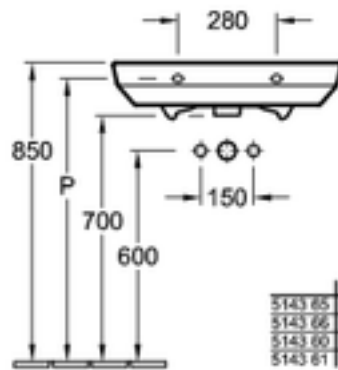

### Washbasin

<b>5143 65 XX</b>	650 x 500 mm, 19 kg
<b>Tap fitting</b>	suitable for 3-hole tap fittings
<b>Overflow</b>	with overflow
<b>Recommended tap fitting</b>	Villeroy & Boch Cult and Square Vogue
<b>Tap hole</b>	central tap hole punched out
<b>Description of material</b>	Sanitary porcelain
<b>Model</b>	also available in ceramicplus
<b>Matching furniture programme</b>	Furniture programme Sentique to match
<b>Accessories (are to be ordered separately)</b>	
<b>A251 50 XX</b>	Vanity unit Sentique 1250 x 450 x 425 mm
<b>A252 00 00</b>	Casket inside door Sentique 200 x 40 x 200 mm
<b>A251 40 XX</b>	Vanity unit Sentique 1400 x 450 x 425 mm
<b>A251 30 XX</b>	Vanity unit Sentique 950 x 450 x 425 mm
<b>A251 20 XX</b>	Vanity unit Sentique 750 x 450 x 425 mm
<b>A251 10 XX</b>	Vanity unit Sentique 440 x 400 x 355 mm
<b>A251 00 XX</b>	Vanity unit Sentique 325 x 395 x 250 mm hinges on left

# SENTIQUE

	A	B	C	D	K	P	R	R <sub>2</sub>
5143 65	650	500	550	315	225	805	650	600
5143 66	650	500	550	315	225	805	650	600
5143 60	600	490	510	300	220	800	640	580
5143 61	600	490	510	300	220	800	640	580