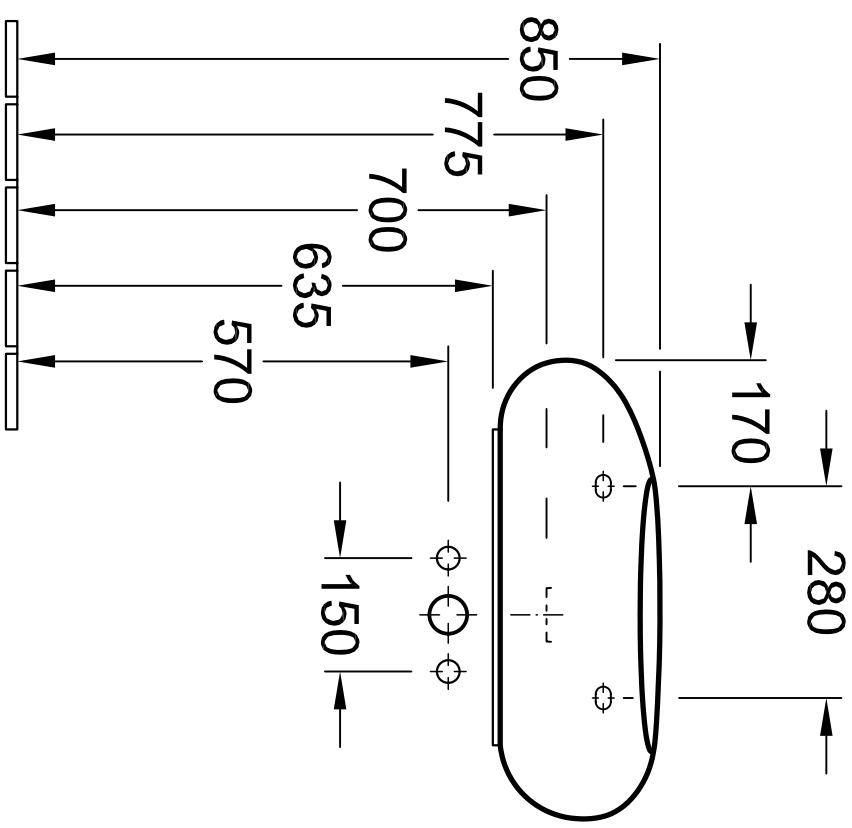

Dimensions for installation without furniture
 For installation without furniture see
 furnitur overview

Designation		PURE STONE		Villeroy & Boch	
5170 61 / 63 - Washbasin					
Altered:		Scale:	1 : 10	This drawing may not be copied or passed on to third parties or competitive companies without our permission. Villeroy & Boch accepts no liability whatsoever for these data and technical drawings. Other parties use them at their own risk. The dimensions indicated are not binding. Villeroy & Boch reserves the right to make product changes.	
Signed:	R. Halberstadt				
Date:	01. 2005				