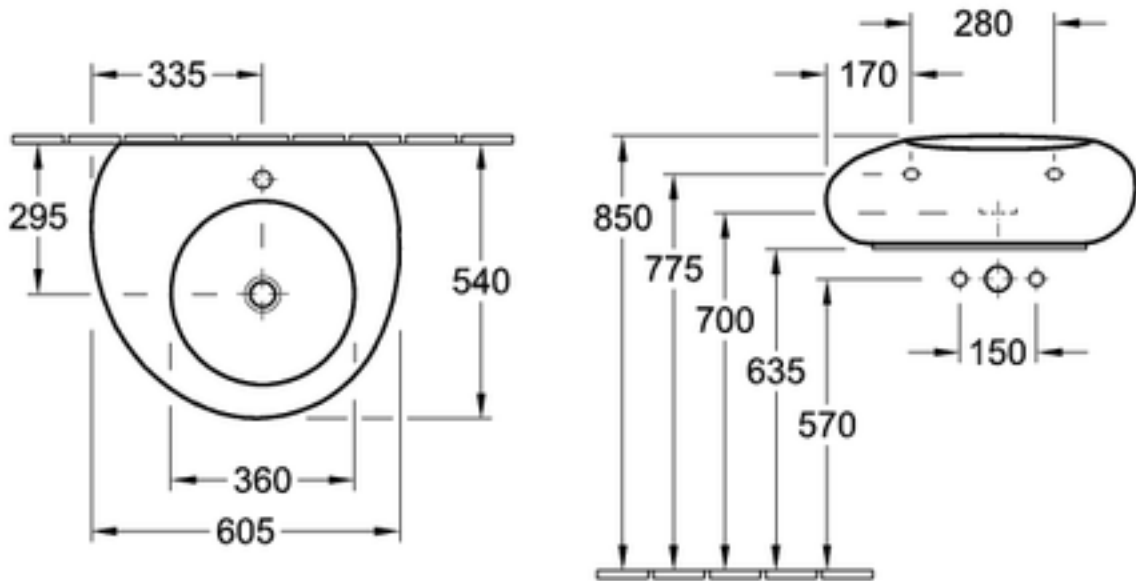

PURE STONE

Washbasin

5170 61 XX	605 x 540 mm, 21 kg
Tap fitting	suitable for 1-hole tap fittings
Recommended tap fitting	Villeroy & Boch SOURCE and SOURCE flow no wall-mounted washbasin mixer
Hinweis zu empfohlenen Armatur	The outlet can only be closed by pushing the knee-operated lever
Tap hole	tap hole punched out
Overflow	without overflow
Hinweis Modelle ohne Überlauffunktion	Please note: unclosable outlet valve must be used with models without overflow
Description of material	Sanitary porcelain
Model	also available in ceramicplus
Fastening	Fastening with 2 screws M10x120mm
Please note	can be combined with outlet and overflow fitting 9218 73 00 with chrome-plated cover for concealed overflow or a non-closable outlet valve 8798 00 61
Matching furniture programme	Furniture programme Pure Stone to match
Accessories (are to be ordered separately)	
9568 1R 00	Countertop Pure Stone 1000 x 80 x 450 mm washbasin on right
9568 1L 00	Countertop Pure Stone 1000 x 80 x 450 mm washbasin on left
9571 0R 00	Vanity unit Pure Stone 1000 x 320/80 x 450/445 mm washbasin on right
9571 0L 00	Vanity unit Pure Stone 1000 x 320/80 x 450/445 mm washbasin on left
9571 20 00	Vanity unit Pure Stone 1590 x 400 x 450 mm
9218 73 00	Overflow set, Made of plastic, incl. chrome-plated cover for concealed overflow, made of plastic

PURE STONE

8798 00 61

Unclosable outlet valve

Dimensions for installation without furniture

For installation without furniture see furnitur overview