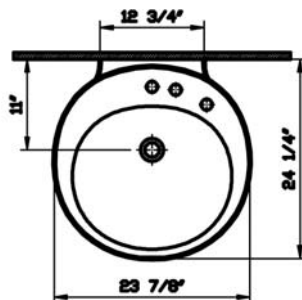

Description	: Wall-hung Lavatory (with integrated trap cover) one faucet hole, siphon included
Model Numbers	: 4260-XXX-0041; one faucet hole 4260-XXX-0871; 3 faucet holes
Compatible Items	: 4260-XXX-0041; A41822VUS, A41826VUS 4260-XXX-0871; A41807VUS
Size	: 23 7/8" x 24 1/4"
Height	: 33 1/2"
Depth	: 5 3/4"
Waste	: Ø1 1/4" O.D.
Shipping Weight	: 41 lbs.
Shipping Dimensions	: 14 1/2" W x 25 5/8" L x 26 3/8" H
Installation Guide	: Lavatory installation guide (312850)
Included Components	: Lavatory installation kit (312090)
Material	: Fine fire clay
Colors	: 003 White, 046 Orange, 036 Green "XXX" indicates the color
Warranty	: 10 year limited warranty

1

2

3

- Notes:**
- DIMENSIONS SHOWN FOR THE LOCATION OF THE SUPPLY IS SUGGESTED.
 - INSTALLATION INSTRUCTIONS SUPPLIED WITH THE LAVATORY.
 - FITTINGS ARE NOT INCLUDED.
 - PROVIDE SUITABLE REINFORCEMENT FOR ALL WALL SUPPORTS.

IMPORTANT: Dimensions are nominal and may vary within the range of tolerances.

These measurements may be subject to change. No responsibility is assumed for the use of superseded or voided pages.