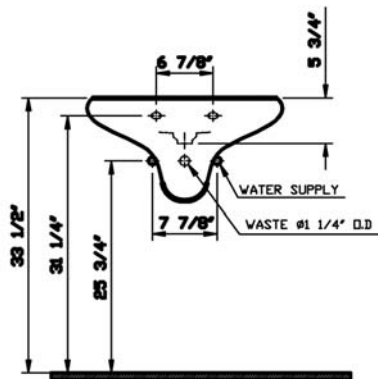

Description	: Wall-hung Lavatory (with integrated trap cover) one faucet hole, siphon included
Model Numbers	: 4260-XXX-0041; one faucet hole 4260-XXX-0871; 3 faucet holes
Compatible Items	: 4260-XXX-0041; A41822VUS, A41826VUS 4260-XXX-0871; A41807VUS
Size	: 23 7/8" x 24 1/4"
Height	: 33 1/2"
Depth	: 5 3/4"
Waste	: Ø1 1/4" O.D.
Shipping Weight	: 41 lbs.
Shipping Dimensions	: 14 1/2" W x 25 5/8" L x 26 3/8" H
Installation Guide	: Lavatory installation guide (312850)
Included Components	: Lavatory installation kit (312090)
Material	: Fine fire clay
Colors	: 003 White, 046 Orange, 036 Green "XXX" indicates the color
Warranty	: 10 year limited warranty

1

2

3

- Notes:**
- DIMENSIONS SHOWN FOR THE LOCATION OF THE SUPPLY IS SUGGESTED.
 - INSTALLATION INSTRUCTIONS SUPPLIED WITH THE LAVATORY.
 - FITTINGS ARE NOT INCLUDED.
 - PROVIDE SUITABLE REINFORCEMENT FOR ALL WALL SUPPORTS.

IMPORTANT: Dimensions are nominal and may vary within the range of tolerances.

These measurements may be subject to change. No responsibility is assumed for the use of superseded or voided pages.