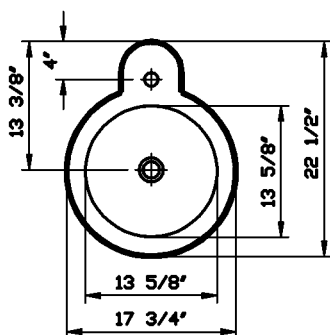

Description	: Matrix Circular CounterWare™
Model Numbers	: 5132-XXX-0016 (single-hole faucet drilling)
Size	: 17 3/4" x 22 1/2"
Height	: 33 1/2"
Depth	: 5 1/2"
Waste	: Ø1 1/4" O.D.
Shipping Weight	: 27 lbs.
Shipping Dimensions	: 18 1/10" W x 24 1/2" L x 8 5/8" H
Installation Guide	: Vitra Guide # 312839
Included Components	: Lavatory Installation kit
Material	: Fine Fire Clay
Colors	: 003 White 017 Bone, 068 Biscuit (Basic Colors) 001 Edelweiss, 070 Black (Special Colors) "XXX" indicates the color
Warranty	: 10 year limited warranty

1

2

Notes:

- DIMENSIONS SHOWN FOR THE LOCATION OF THE SUPPLY IS SUGGESTED.
- INSTALLATION INSTRUCTIONS SUPPLIED WITH THE LAVATORY.

IMPORTANT: Dimensions of fixtures are nominal and may vary within the range of tolerances established by ASME Standard A 112.19.2, CSA Standard B45 and ICC/ANSI Standard A 117.1. These measurements may be subject to change. No responsibility is assumed for the use of superseded or voided pages.