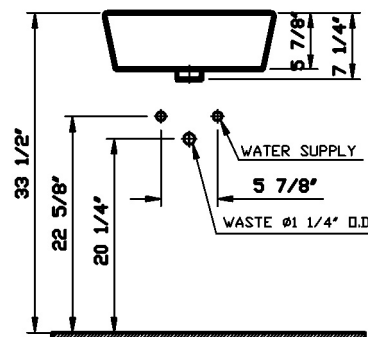

Description	: Matrix Circular CounterWare™
Model Numbers	: 5132-XXX-0016 (single-hole faucet drilling)
Size	: 17 3/4" x 22 1/2"
Height	: 33 1/2"
Depth	: 5 1/2"
Waste	: Ø1 1/4" O.D.
Shipping Weight	: 27 lbs.
Shipping Dimensions	: 18 1/10" W x 24 1/2" L x 8 5/8" H
Installation Guide	: Vitra Guide # 312839
Included Components	: Lavatory Installation kit
Material	: Fine Fire Clay
Colors	: 003 White 017 Bone, 068 Biscuit (Basic Colors) 001 Edelweiss, 070 Black (Special Colors) "XXX" indicates the color
Warranty	: 10 year limited warranty

1

2

Notes:

- DIMENSIONS SHOWN FOR THE LOCATION OF THE SUPPLY IS SUGGESTED.
- INSTALLATION INSTRUCTIONS SUPPLIED WITH THE LAVATORY.

IMPORTANT: Dimensions of fixtures are nominal and may vary within the range of tolerances established by ASME Standard A 112.19.2, CSA Standard B45 and ICC/ANSI Standard A 117.1. These measurements may be subject to change. No responsibility is assumed for the use of superseded or voided pages.