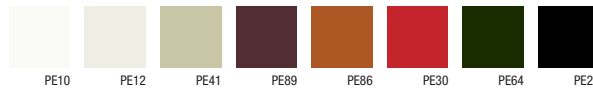

RIVESTIMENTO
COVERED

PELLE
LEATHER