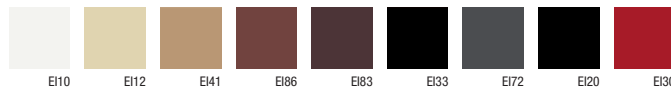

ECOPELLE
SOFT LEATHER