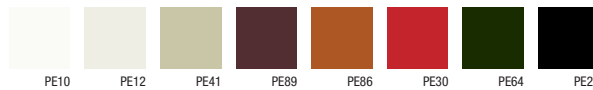

Per maggiori informazioni consultare catalogo MATERIAL LAB.
For more information please see catalogue MATERIAL LAB.

PELLE
LEATHER