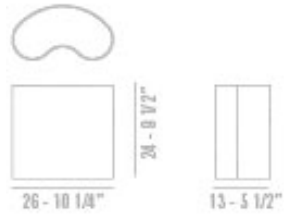

DOUBLE

VALERIO BOTTIN / 1996

Wall lamp with support in lacquered metal and blown polished glass diffuser, white inside and coloured outside.

VERSIONS: WALL

COLOR VARIATIONS

BULB INFO

DOUBLE
INCANDESCENZA 2X100W