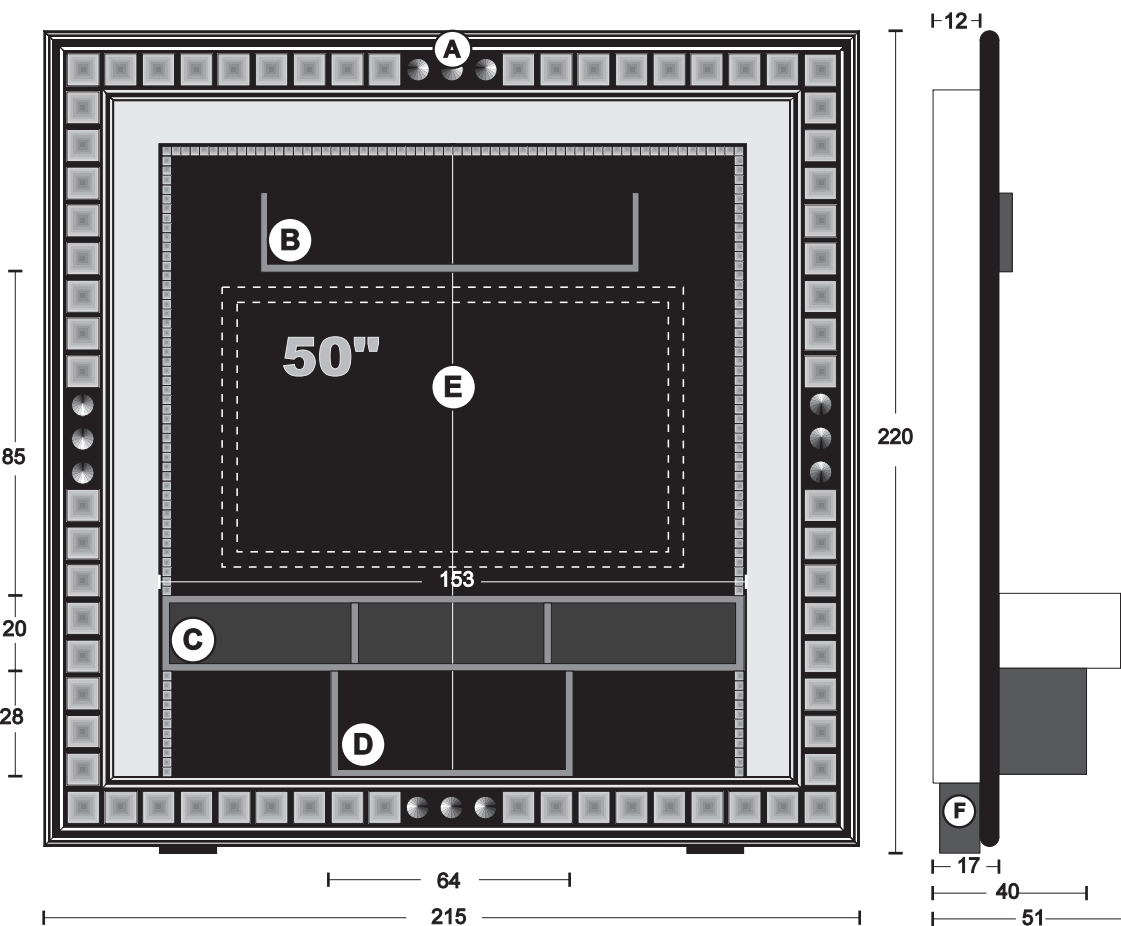

THE FRAME HOME CINEMA - PIRAMID

Struttura per Home Cinema - a parete (con luci retro-pannello diffuse)

Home Cinema - Wall Rack (with spreading back-panel lighting)

Home-Cinema - Wand-Regal (Mit diffusem Hinter-Panel-Licht)